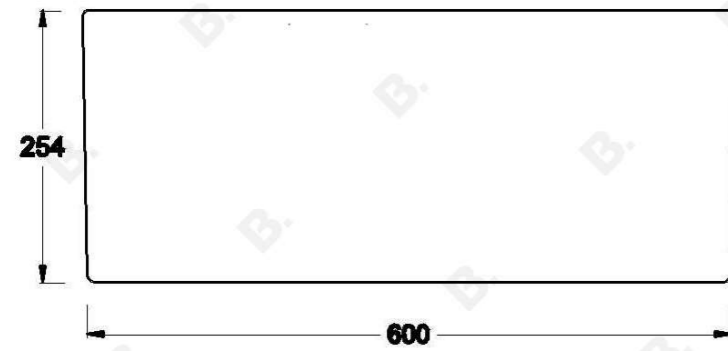

WINSLOW BUTLER SINK SMALL

1.8194.00.0.90

PRODUCT DIMENSIONS:

Front view:

Side view:

Top view: