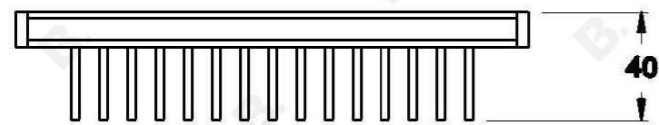

WINSLOW SOAP HOLDER

1.8174.00.0.XX

PRODUCT DIMENSIONS:

Front view:

Side view:

Top view: