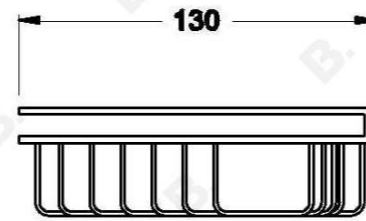

WINSLOW SOAP HOLDER

1.8174.00.0.XX

PRODUCT DIMENSIONS:

Front view:

Side view:

Top view: