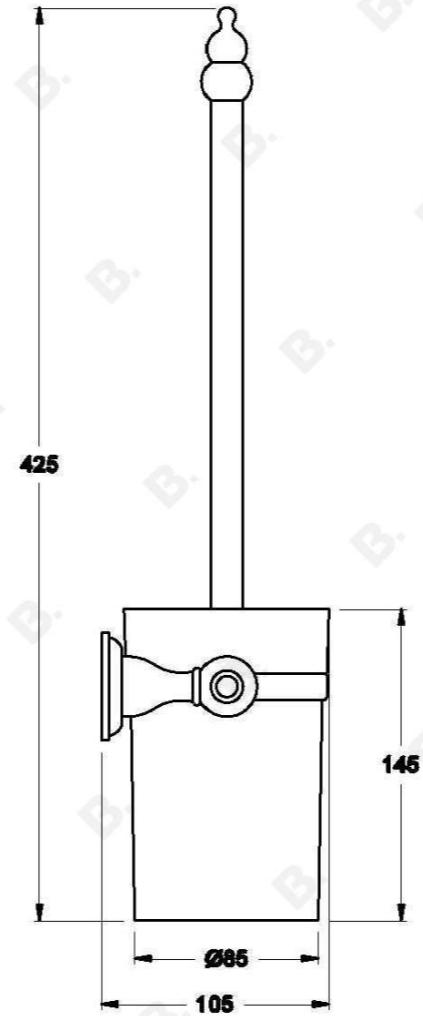

WINSLOW TOILET BRUSH HOLDER

1.8166.00.0.XX

PRODUCT DIMENSIONS:

Front view:

Side view:

Top view: