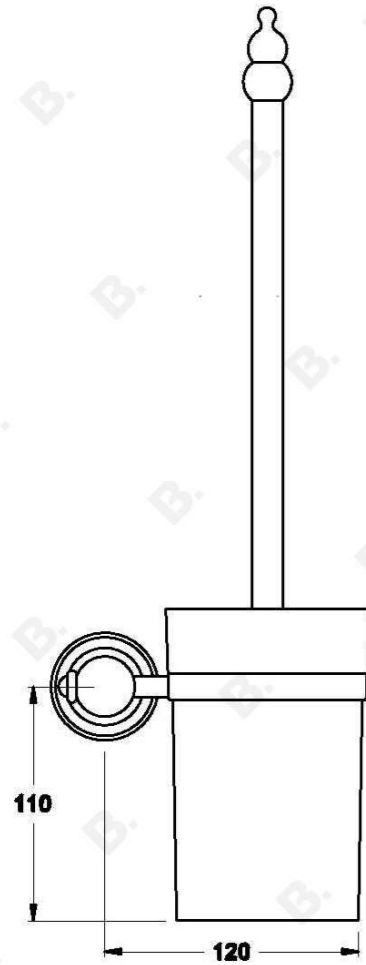

WINSLOW TOILET BRUSH HOLDER

1.8166.00.0.XX

PRODUCT DIMENSIONS:

Front view:

Side view:

Top view: