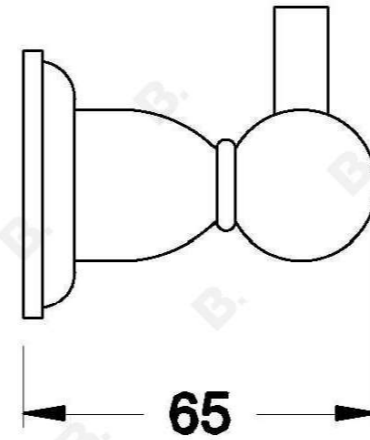

## WINSLOW ROBE HOOK

1.8163.00.0.XX

### PRODUCT DIMENSIONS:

Front view:

Side view:

Top view: