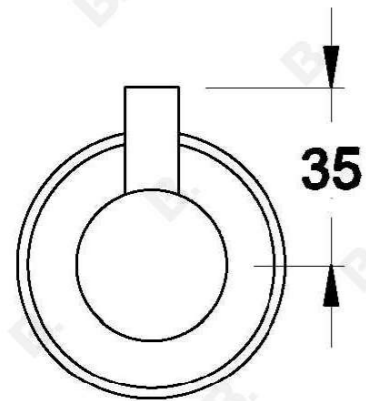

## WINSLOW ROBE HOOK

1.8163.00.0.XX

### PRODUCT DIMENSIONS:

Front view:

Side view:

Top view: