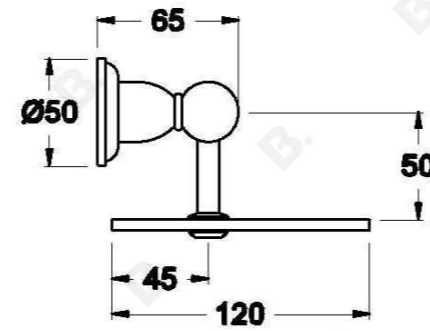

Brodware

WINSLOW GLASS SHELF

1.8159.00.0.XX

PRODUCT DIMENSIONS:

Front view:

Side view:

Top view: