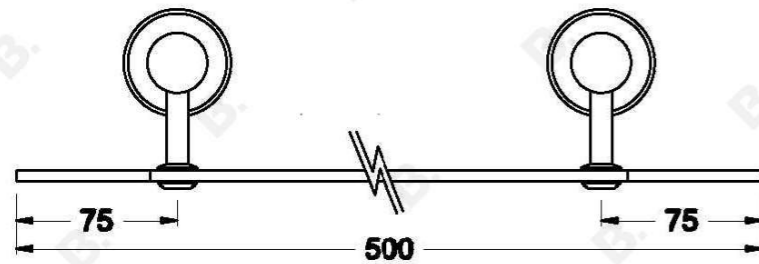

Brodware

WINSLOW GLASS SHELF

1.8159.00.0.XX

PRODUCT DIMENSIONS:

Front view:

Side view:

Top view: