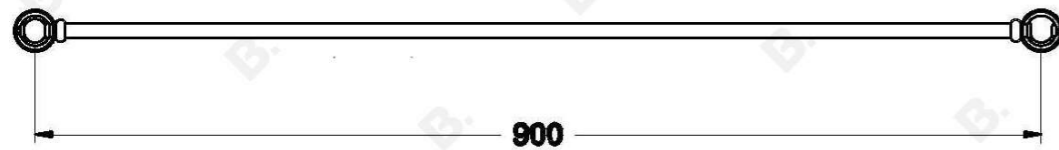

WINSLOW SINGLE TOWEL RAIL 900MM

1.8155.90.0.XX

PRODUCT DIMENSIONS:

Front view:

Side view:

Top view: