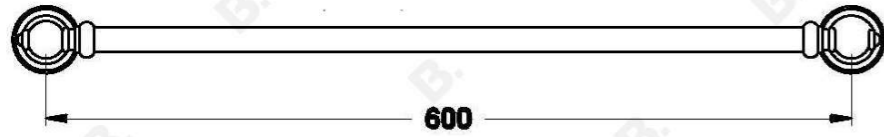

WINSLOW SINGLE TOWEL RAIL 600MM

1.8155.60.0.XX

PRODUCT DIMENSIONS:

Front view:

Side view:

Top view: