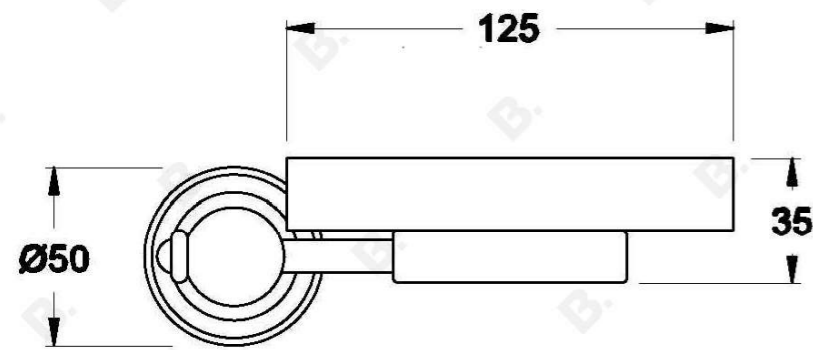

## WINSLOW SOAP DISH

1.8152.00.0.XX

### PRODUCT DIMENSIONS:

Front view:

Side view:

Top view: