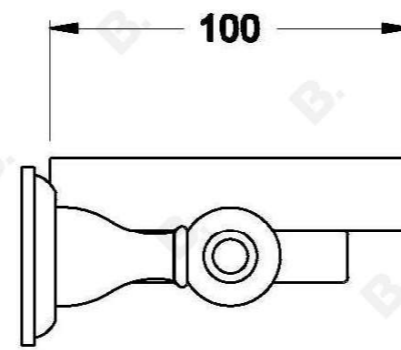

## WINSLOW SOAP DISH

1.8152.00.0.XX

### PRODUCT DIMENSIONS:

Front view:

Side view:

Top view: