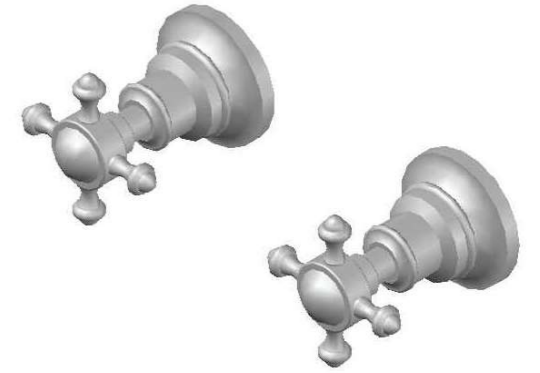

## WINSLOW WALL TAPS WITH CROSS HANDLES - CERAMIC DISC

1.8149.00.2.XX

### PRODUCT DIMENSIONS:

Front view:

Side view:

Top view: