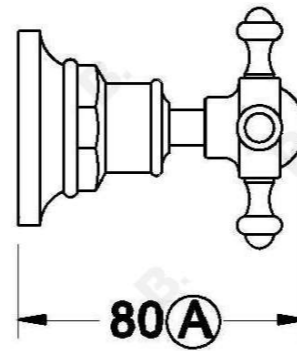

## WINSLOW WALL TAPS WITH CROSS HANDLES - CERAMIC DISC

1.8149.00.2.XX

### PRODUCT DIMENSIONS:

Front view:

Side view:

Top view: