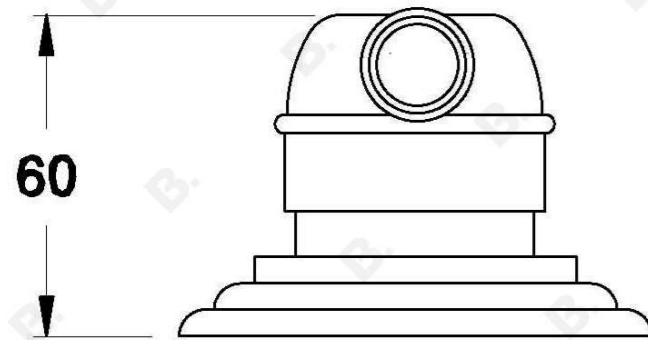

WINSLOW HOB MOUNTED MIXER WITH METAL LEVER

1.8148.02.3.XX

PRODUCT DIMENSIONS:

Front view:

Side view:

Top view: