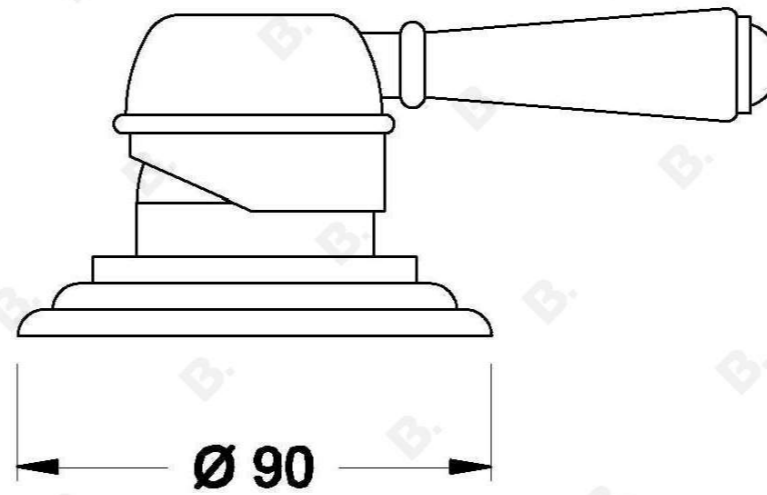

WINSLOW HOB MOUNTED MIXER WITH METAL LEVER

1.8148.02.3.XX

PRODUCT DIMENSIONS:

Front view:

Side view:

Top view: