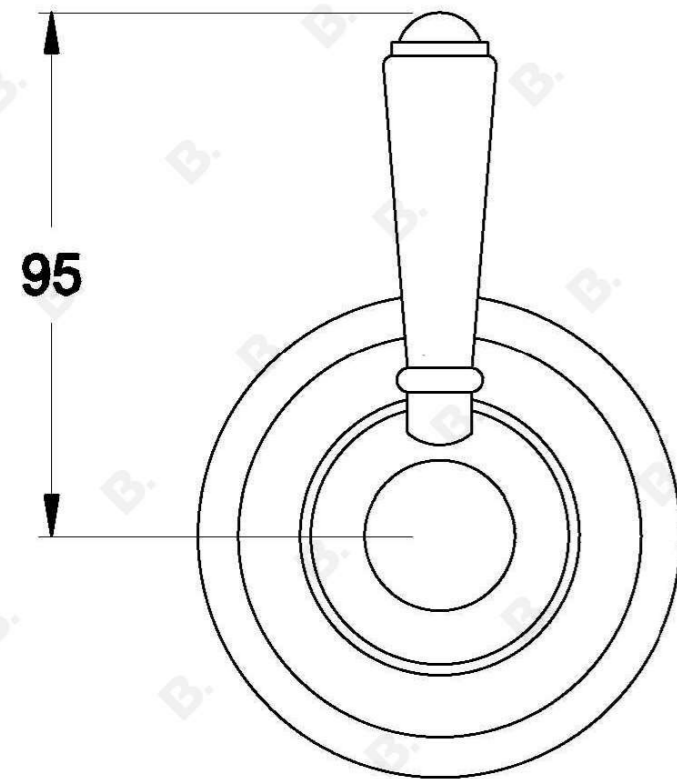

WINSLOW WALL MIXER WITH METAL LEVER

1.8148.00.3.XX

PRODUCT DIMENSIONS:

Front view:

Side view:

Top view: