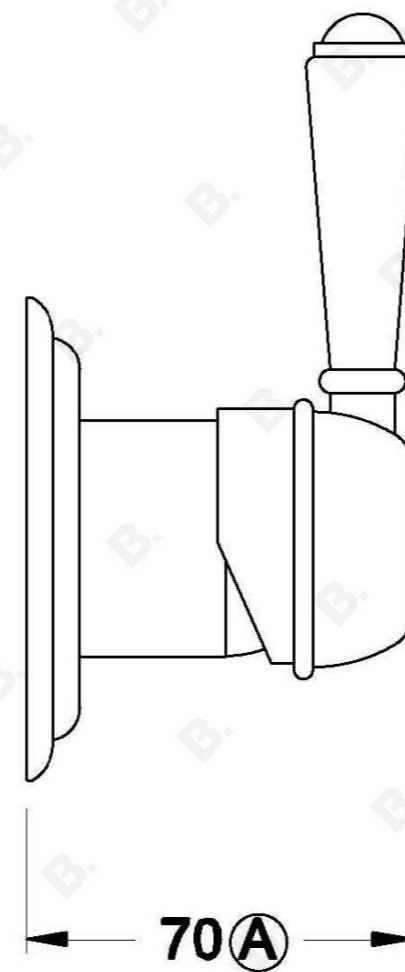

WINSLOW WALL MIXER WITH METAL LEVER

1.8148.00.3.XX

PRODUCT DIMENSIONS:

Front view:

Side view:

Top view: