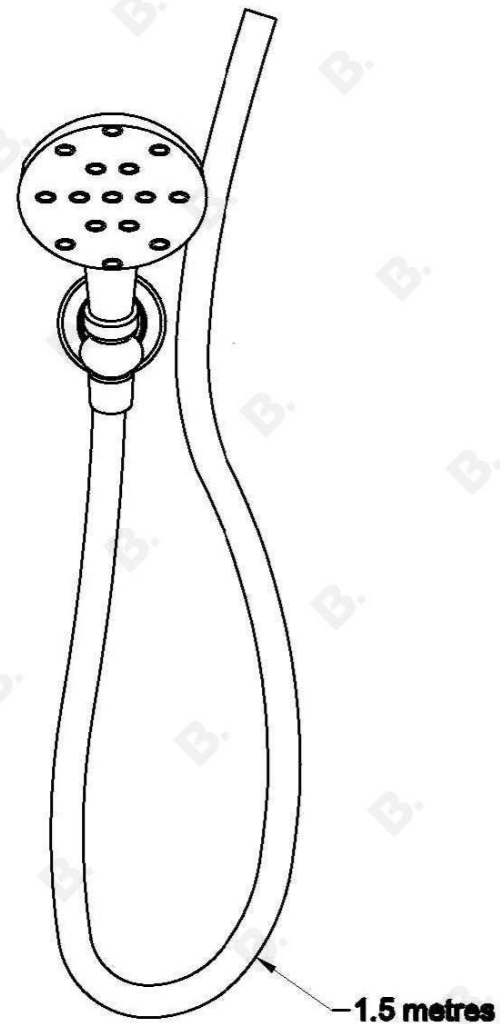

## WINSLOW HANDSHOWER WITH METAL HANDSHOWER INSERT

1.8142.00.3.XX

### PRODUCT DIMENSIONS:

Front view:

Side view:

Top view: