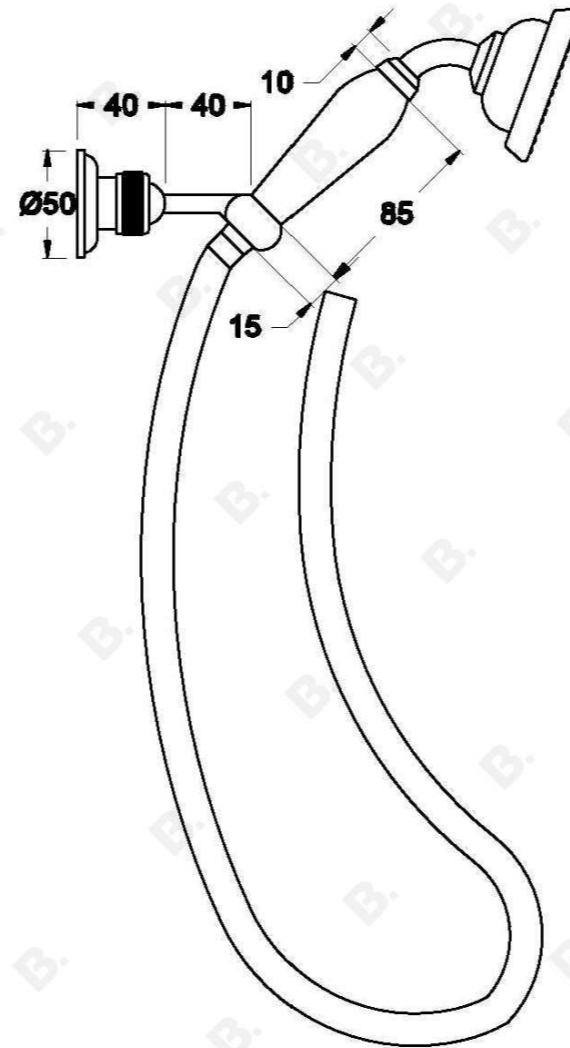

## WINSLOW HANDSHOWER WITH METAL HANDSHOWER INSERT

1.8142.00.3.XX

### PRODUCT DIMENSIONS:

Front view:

Side view:

Top view: