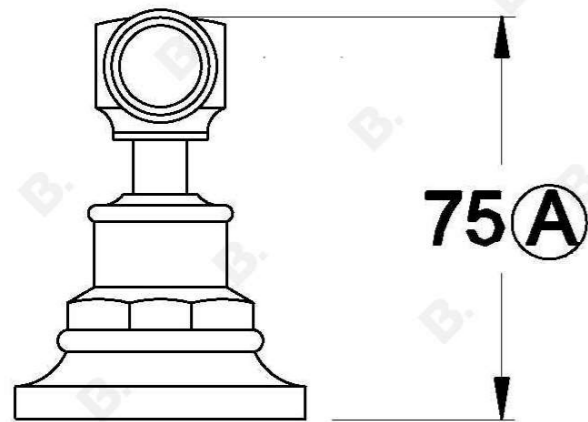

WINSLOW DIVERTER WITH METAL LEVER

1.8141.00.3.XX

PRODUCT DIMENSIONS:

Front view:

Side view:

Top view: