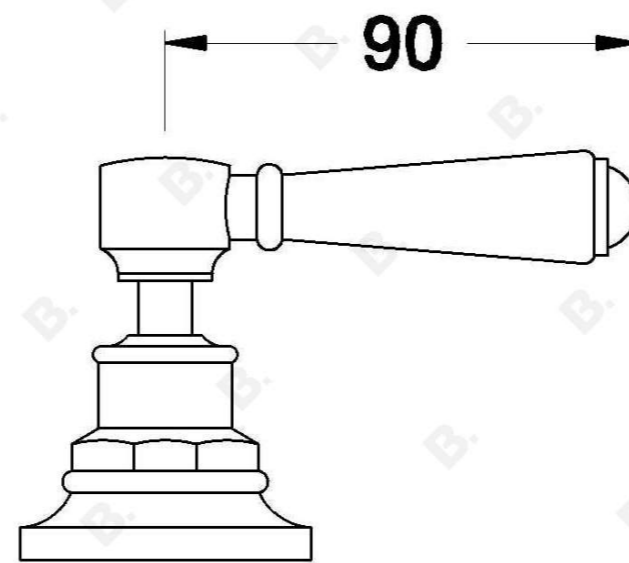

WINSLOW DIVERTER WITH METAL LEVER

1.8141.00.3.XX

PRODUCT DIMENSIONS:

Front view:

Side view:

Top view: