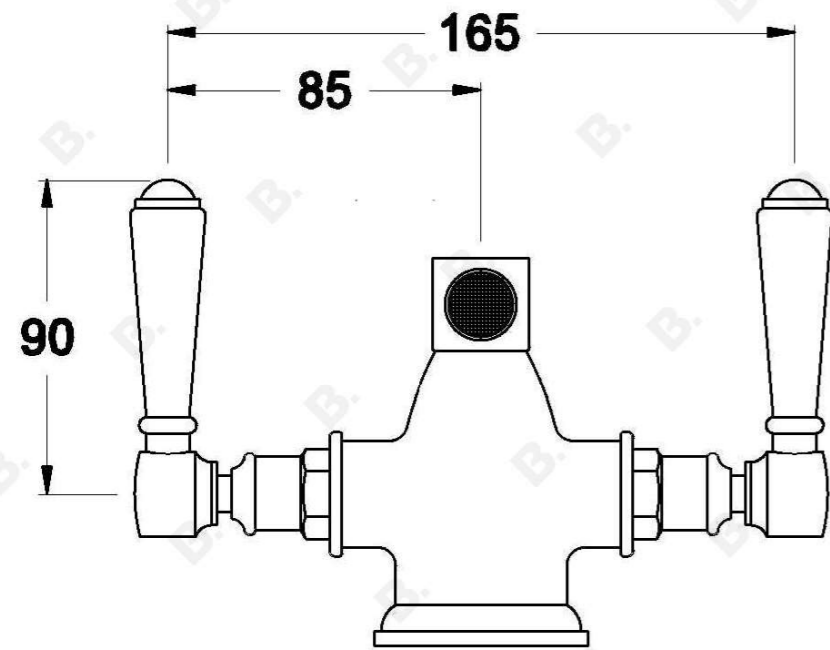

WINSLOW BIDET MIXER WITH METAL LEVERS

1.8137.00.3.XX

PRODUCT DIMENSIONS:

Front view:

Side view:

Top view:

Note: Supplied with 32mm pop-up waste