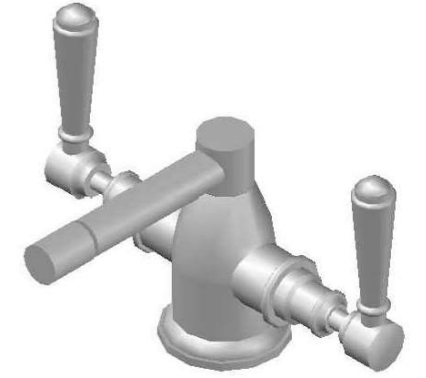

WINSLOW BIDET MIXER WITH METAL LEVERS

1.8137.00.3.XX

PRODUCT DIMENSIONS:

Front view:

Side view:

Top view:

Note: Supplied with 32mm pop-up waste