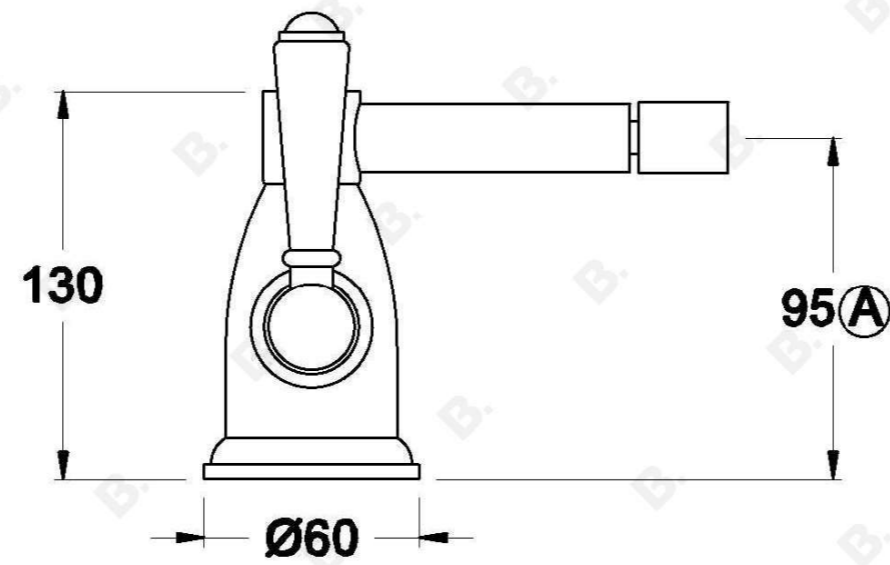

WINSLOW BIDET MIXER WITH METAL LEVERS

1.8137.00.3.XX

PRODUCT DIMENSIONS:

Front view:

Side view:

Top view:

Note: Supplied with 32mm pop-up waste