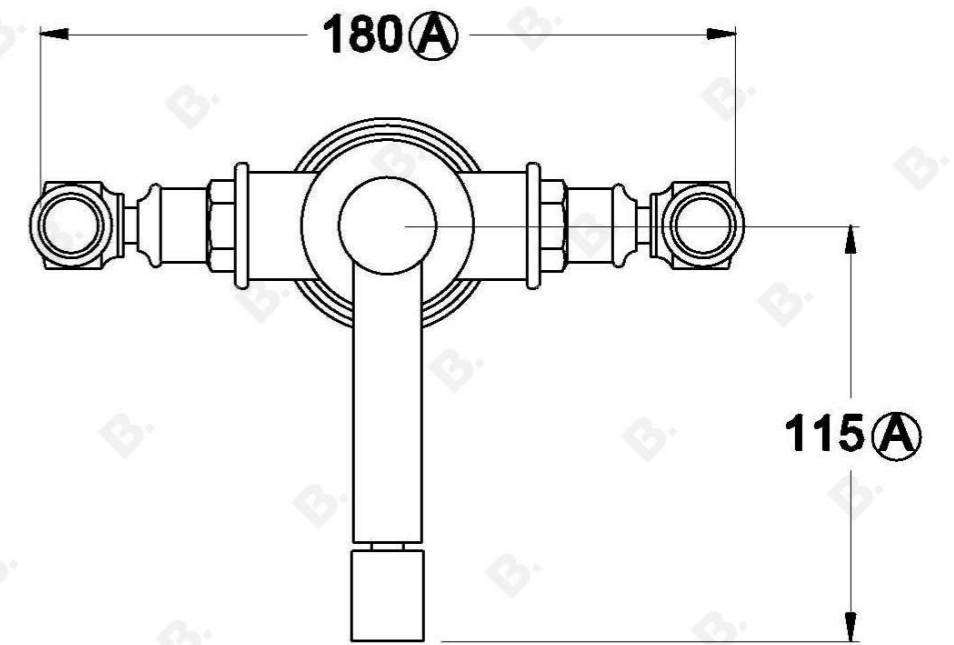

WINSLOW BIDET MIXER WITH METAL LEVERS

1.8137.00.3.XX

PRODUCT DIMENSIONS:

Front view:

Side view:

Top view:

Note: Supplied with 32mm pop-up waste