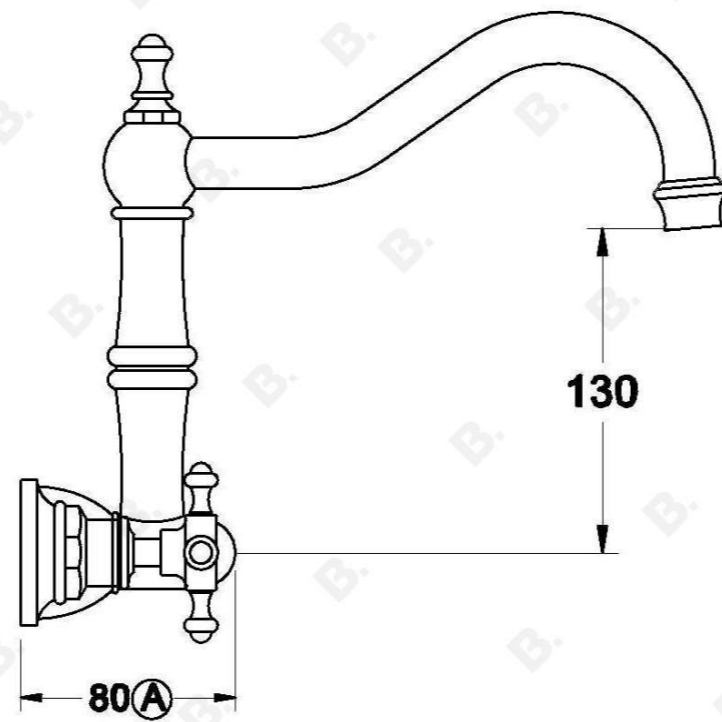

WINSLOW WALL SET WITH CROSS HANDLES - CERAMIC DISC

1.8128.02.2.XX

1.8128.52.2.XX - Flow controlled variant

PRODUCT DIMENSIONS:

Front view:

Side view:

Top view: