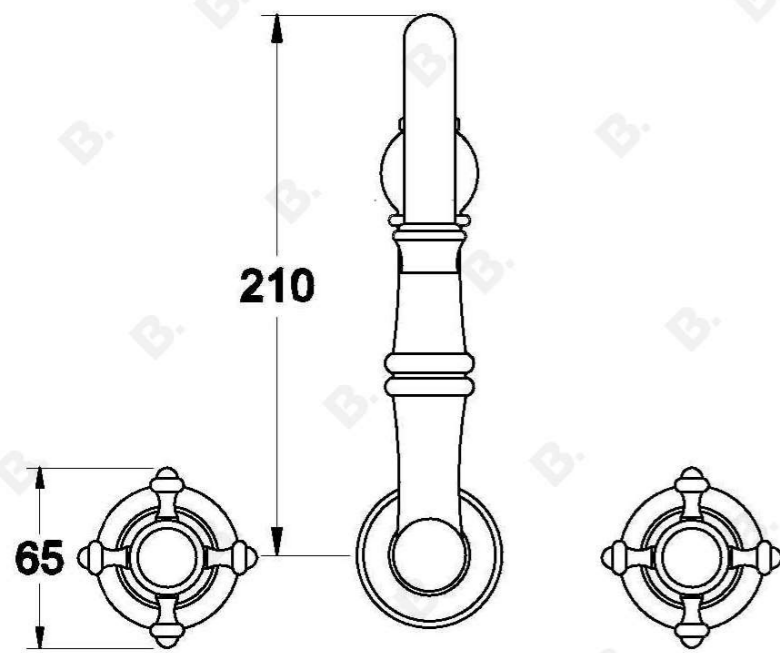

WINSLOW WALL SET WITH CROSS HANDLES - CERAMIC DISC

1.8128.02.2.XX

1.8128.52.2.XX - Flow controlled variant

PRODUCT DIMENSIONS:

Front view:

Side view:

Top view: