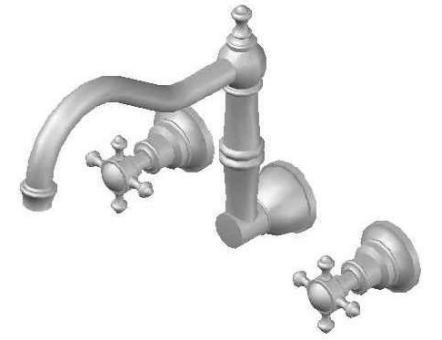

WINSLOW WALL SET WITH CROSS HANDLES - CERAMIC DISC

1.8128.02.2.XX

1.8128.52.2.XX - Flow controlled variant

PRODUCT DIMENSIONS:

Front view:

Side view:

Top view: