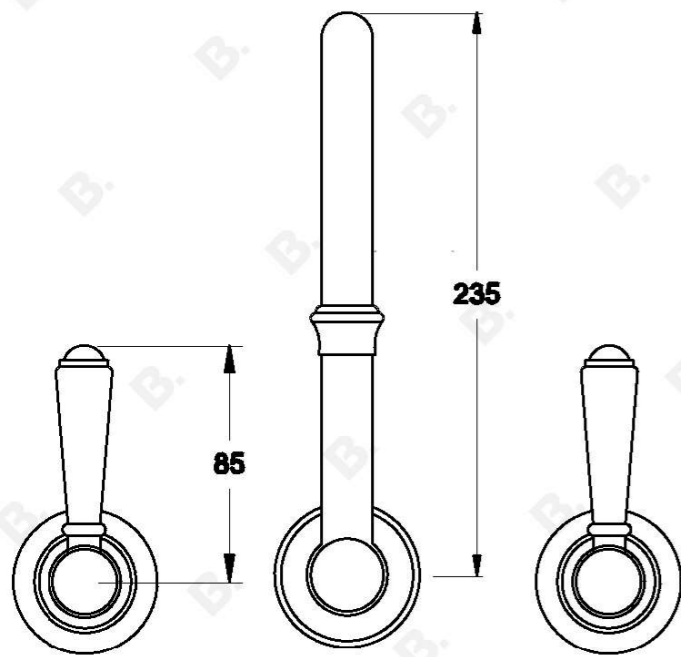

WINSLOW WALL SET WITH METAL LEVERS

1.8128.00.3.XX

1.8128.50.3.XX - Flow controlled variant

PRODUCT DIMENSIONS:

Front view:

Side view:

Top view: