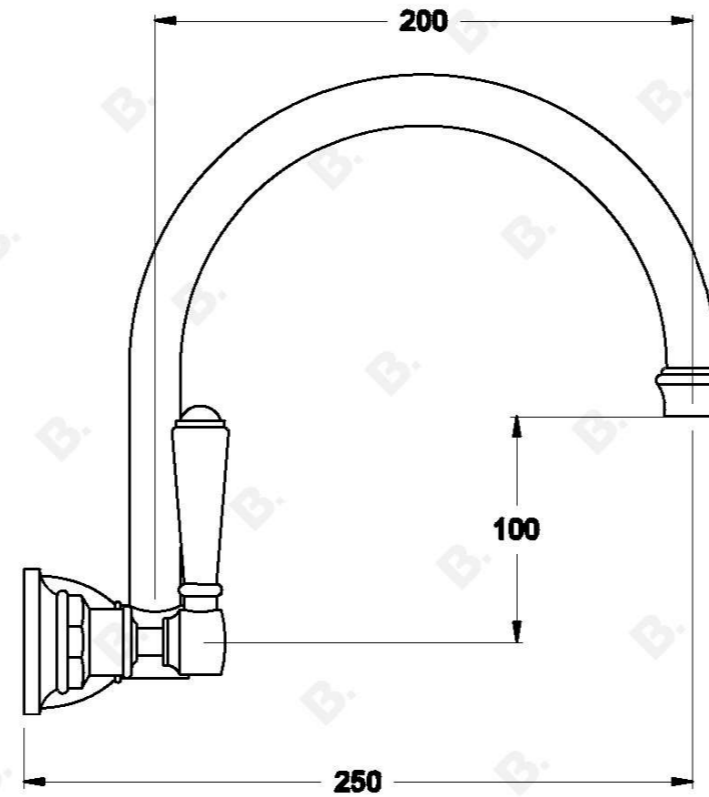

WINSLOW WALL SET WITH METAL LEVERS

1.8128.00.3.XX

1.8128.50.3.XX - Flow controlled variant

PRODUCT DIMENSIONS:

Front view:

Side view:

Top view: