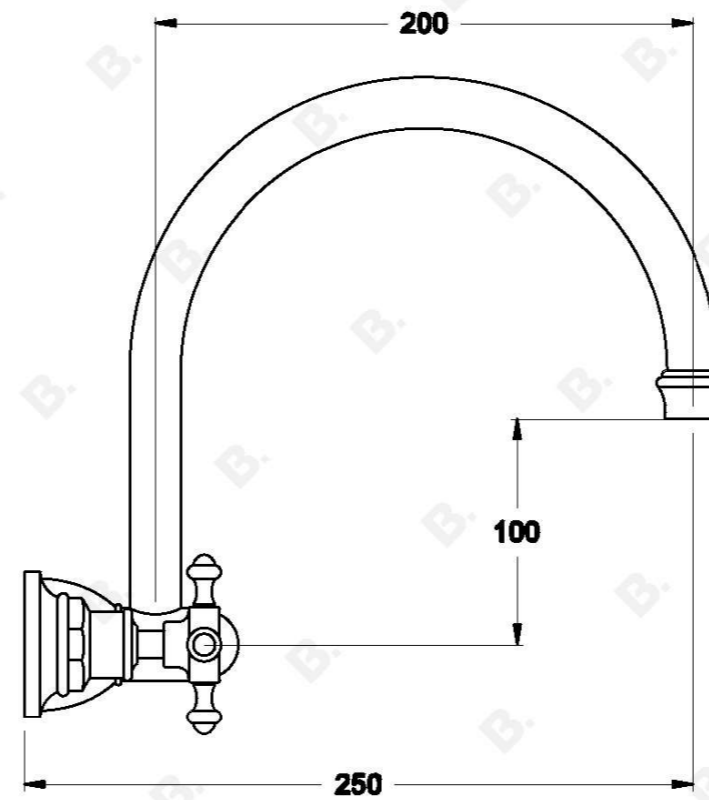

WINSLOW WALL SET WITH CROSS HANDLES - CERAMIC DISC

1.8128.00.2.XX

1.8128.50.2.XX - Flow controlled variant

PRODUCT DIMENSIONS:

Front view:

Side view:

Top view: