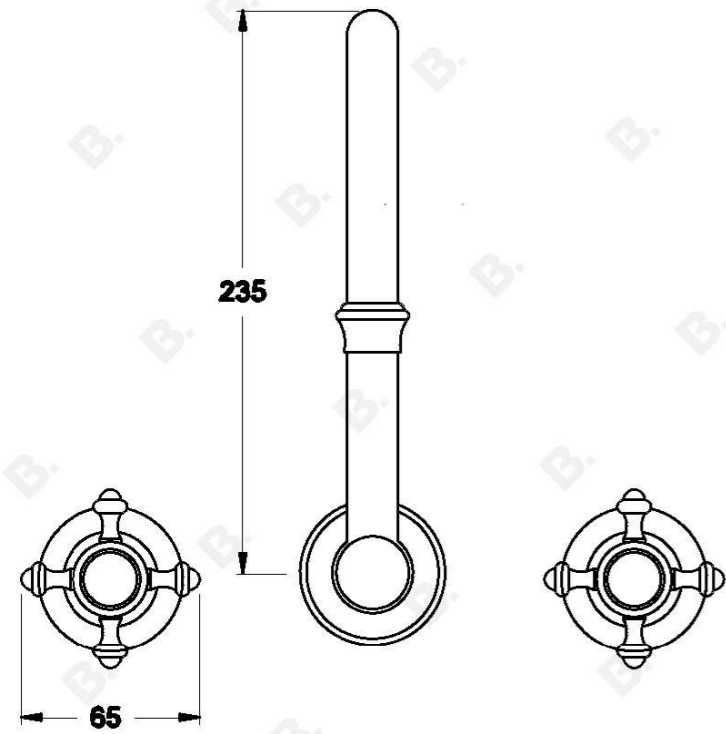

WINSLOW WALL SET WITH CROSS HANDLES - CERAMIC DISC

1.8128.00.2.XX

1.8128.50.2.XX - Flow controlled variant

PRODUCT DIMENSIONS:

Front view:

Side view:

Top view: