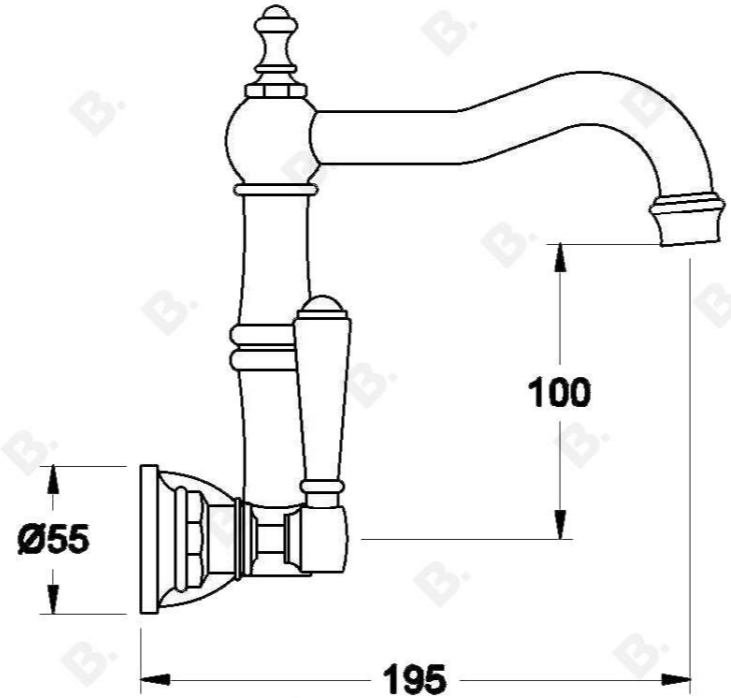

WINSLOW WALL SET WITH METAL LEVERS

1.8127.02.3.XX
1.8127.52.3.XX - Flow controlled variant

PRODUCT DIMENSIONS:

Front view

Side view:

Top view:

XX suffix indicated finish
Dimensions subject to change without notice
All dimensions are approximate
(A) Approximate distance
Copyright © Brodware 2020