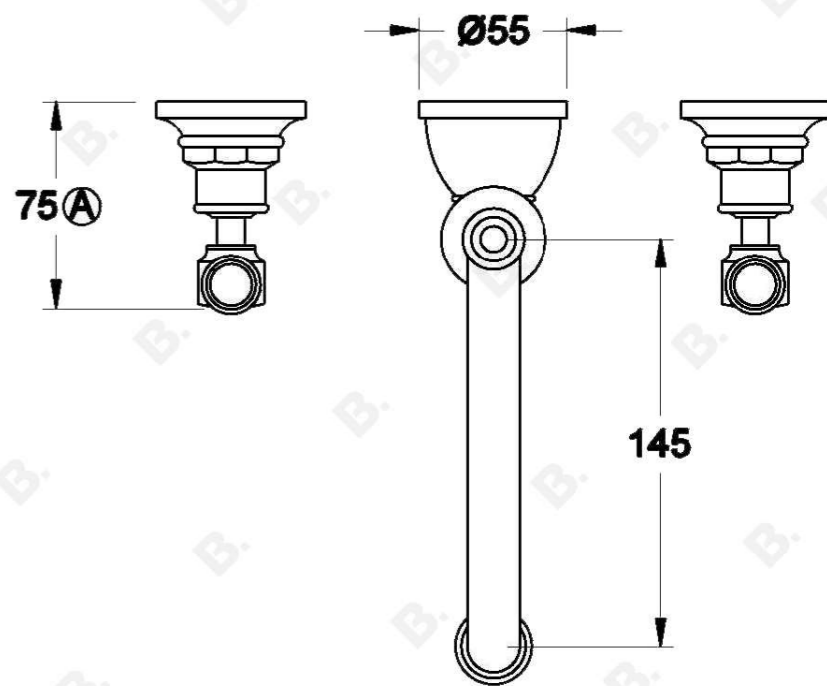

WINSLOW WALL SET WITH METAL LEVERS

1.8127.02.3.XX
1.8127.52.3.XX - Flow controlled variant

PRODUCT DIMENSIONS:

Front view

Side view:

Top view:

XX suffix indicated finish
Dimensions subject to change without notice
All dimensions are approximate
(A) Approximate distance
Copyright © Brodware 2020