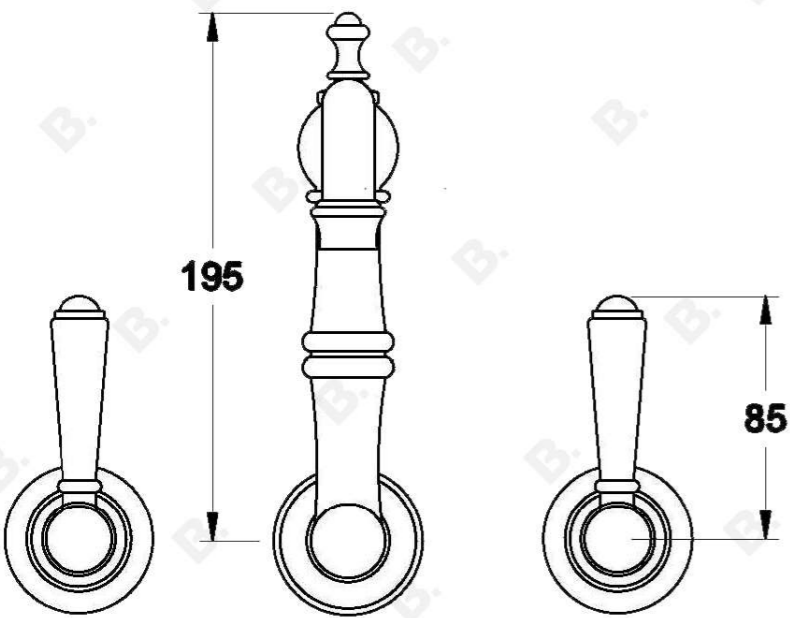

WINSLOW WALL SET WITH METAL LEVERS

1.8127.02.3.XX
1.8127.52.3.XX - Flow controlled variant

PRODUCT DIMENSIONS:

Front view

Side view:

Top view:

XX suffix indicated finish
Dimensions subject to change without notice
All dimensions are approximate
(A) Approximate distance
Copyright © Brodware 2020