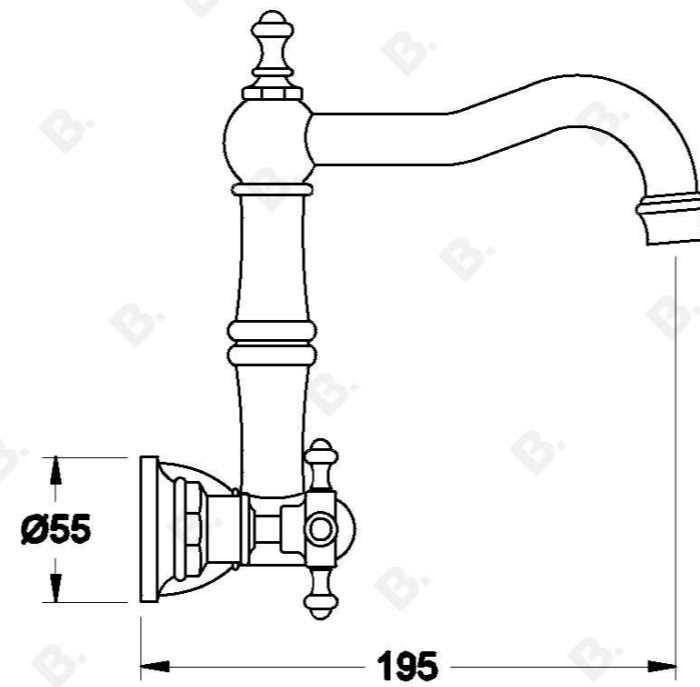

## WINSLOW WALL SET WITH CROSS HANDLES - CERAMIC DISC

1.8127.02.2.XX

1.8127.52.2.XX - Flow controlled variant

### PRODUCT DIMENSIONS:

Front view:

Side view:

Top view: