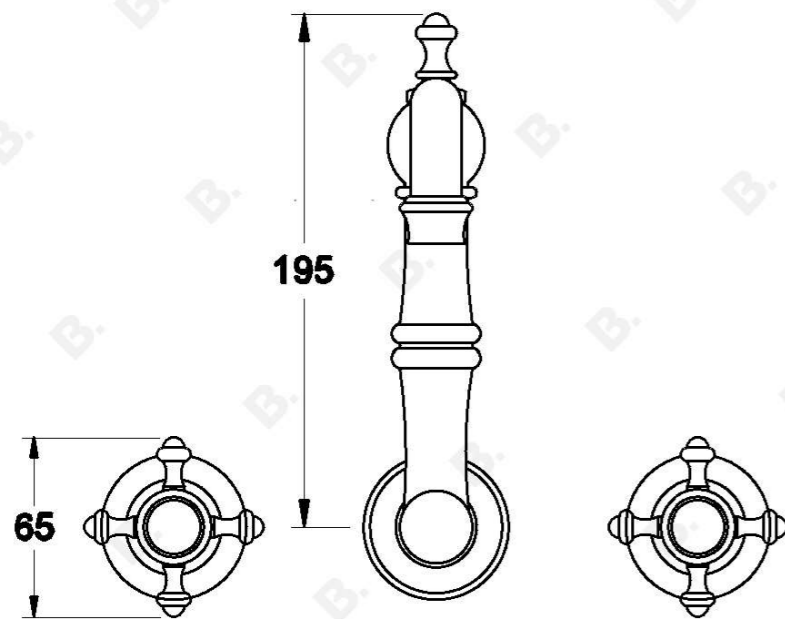

## WINSLOW WALL SET WITH CROSS HANDLES - CERAMIC DISC

1.8127.02.2.XX

1.8127.52.2.XX - Flow controlled variant

### PRODUCT DIMENSIONS:

Front view:

Side view:

Top view: