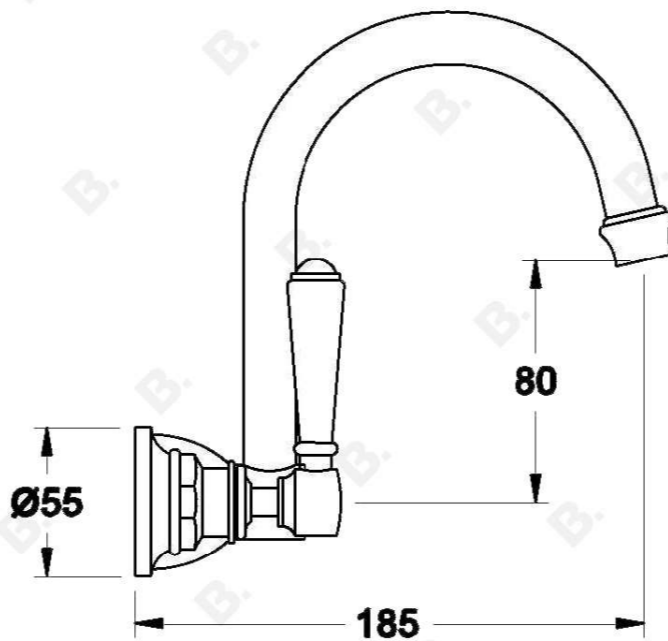

WINSLOW WALL SET WITH METAL LEVERS

1.8127.00.3.XX
1.8127.50.3.XX - Flow controlled variant

PRODUCT DIMENSIONS:

Front view

Side view:

Top view:

XX suffix indicated finish
Dimensions subject to change without notice
All dimensions are approximate
(A) Approximate distance
Copyright © Brodware 2020