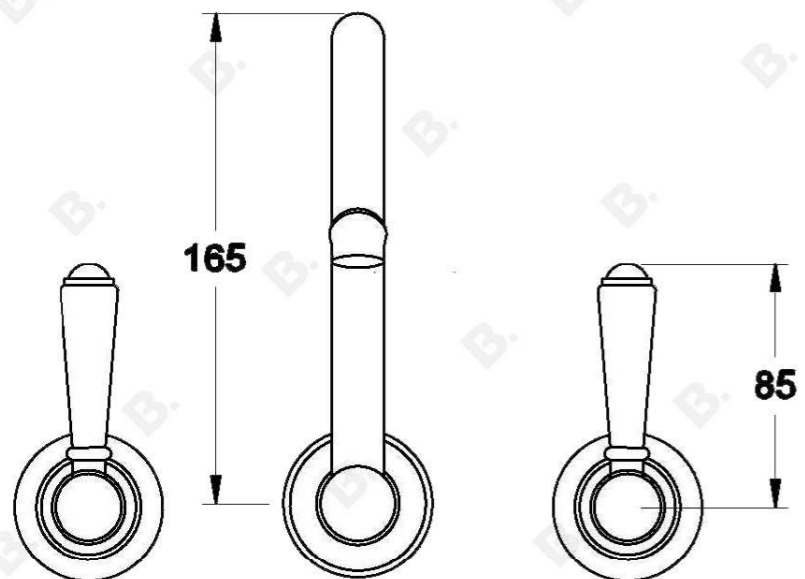

WINSLOW WALL SET WITH METAL LEVERS

1.8127.00.3.XX
1.8127.50.3.XX - Flow controlled variant

PRODUCT DIMENSIONS:

Front view

Side view:

Top view:

XX suffix indicated finish
Dimensions subject to change without notice
All dimensions are approximate
(A) Approximate distance
Copyright © Brodware 2020