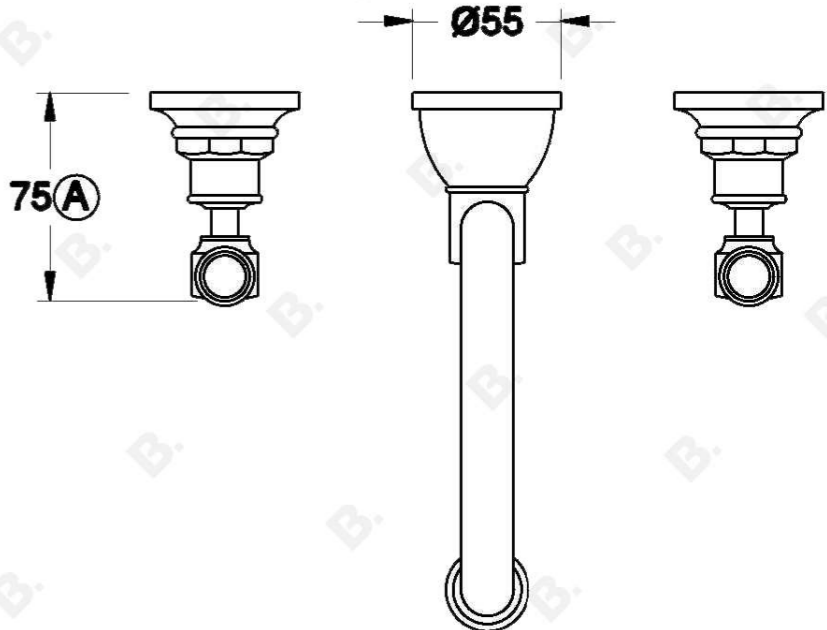

WINSLOW WALL SET WITH METAL LEVERS

1.8127.00.3.XX
1.8127.50.3.XX - Flow controlled variant

PRODUCT DIMENSIONS:

Front view

Side view:

Top view:

XX suffix indicated finish
Dimensions subject to change without notice
All dimensions are approximate
(A) Approximate distance
Copyright © Brodware 2020