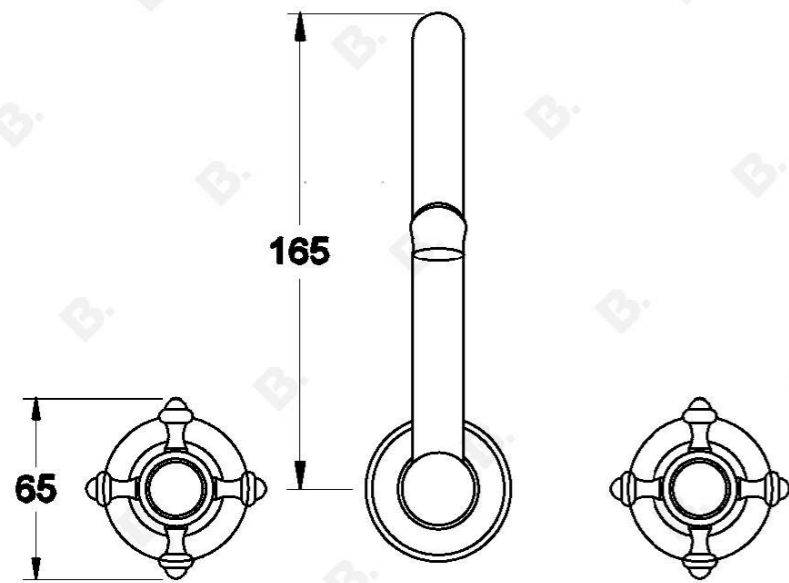

WINSLOW WALL SET WITH CROSS HANDLES - CERAMIC DISC

1.8127.00.2.XX

1.8127.50.2.XX - Flow controlled variant

PRODUCT DIMENSIONS:

Front view:

Side view:

Top view: