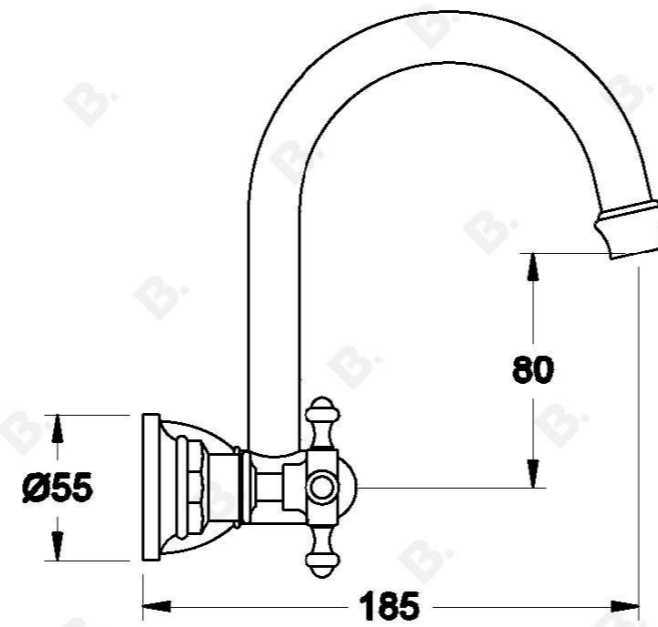

WINSLOW WALL SET WITH CROSS HANDLES - CERAMIC DISC

1.8127.00.2.XX

1.8127.50.2.XX - Flow controlled variant

PRODUCT DIMENSIONS:

Front view:

Side view:

Top view: