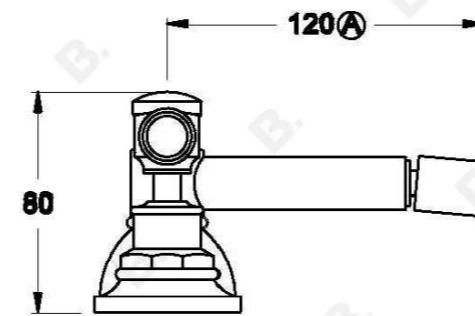

WINSLOW BIDET SET WITH METAL LEVERS

1.8135.00.3.XX

PRODUCT DIMENSIONS:

Front view:

Side view:

Top view: