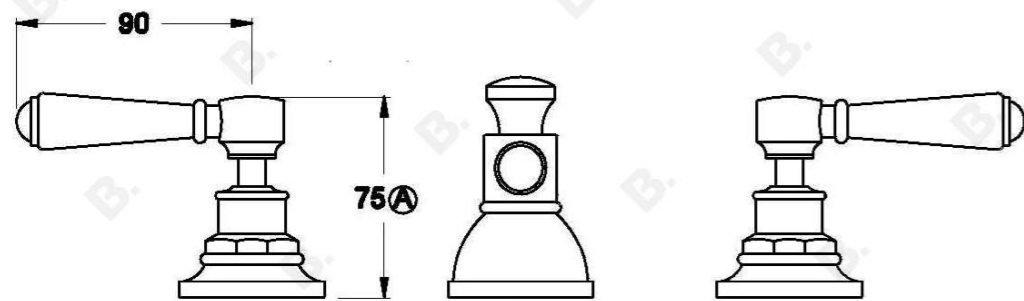

WINSLOW BIDET SET WITH METAL LEVERS

1.8135.00.3.XX

PRODUCT DIMENSIONS:

Front view:

Side view:

Top view: