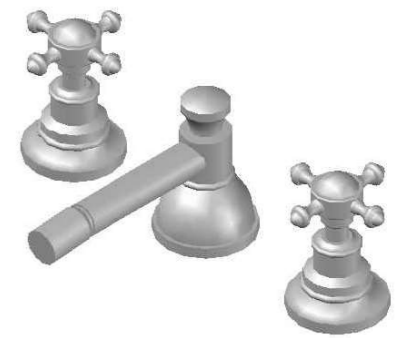

WINSLOW BIDET SET WITH CROSS HANDLES - CERAMIC DISC

1.8135.00.2.XX

PRODUCT DIMENSIONS:

Front view:

Side view:

Top view: