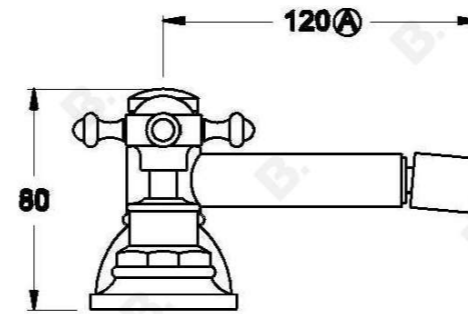

WINSLOW BIDET SET WITH CROSS HANDLES - CERAMIC DISC

1.8135.00.2.XX

PRODUCT DIMENSIONS:

Front view:

Side view:

Top view: