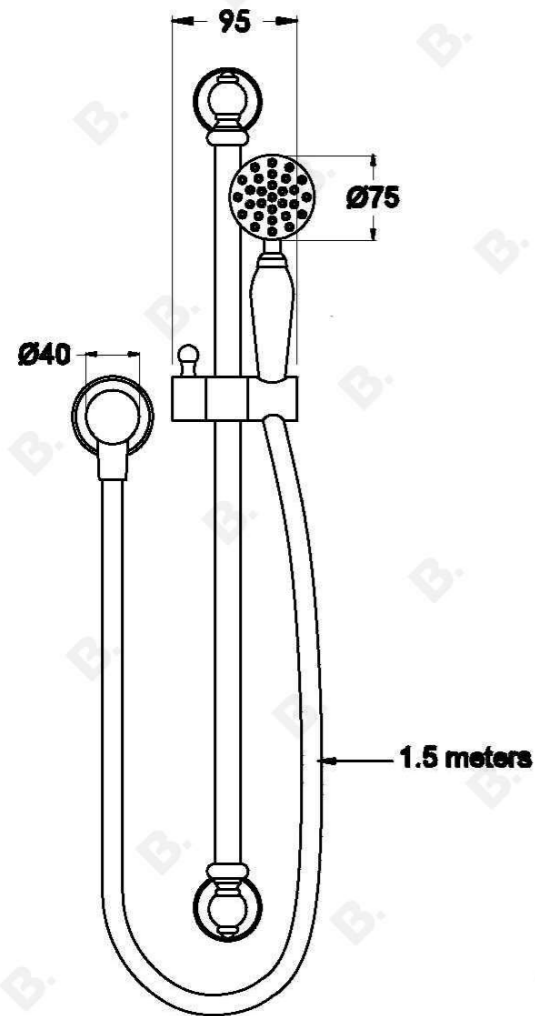

WINSLOW HANDSHOWER WITH METAL HANDSHOWER INSERT

1.8134.00.3.XX

PRODUCT DIMENSIONS:

Front view:

Side view:

Top view: