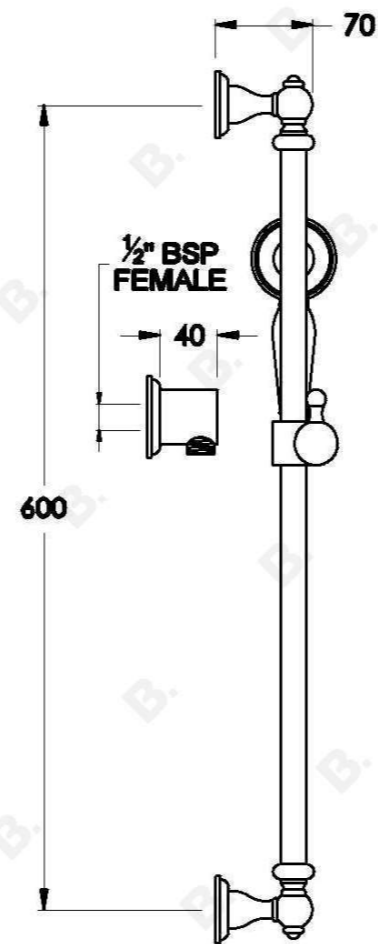

WINSLOW HANDSHOWER WITH METAL HANDSHOWER INSERT

1.8134.00.3.XX

PRODUCT DIMENSIONS:

Front view:

Side view:

Top view: