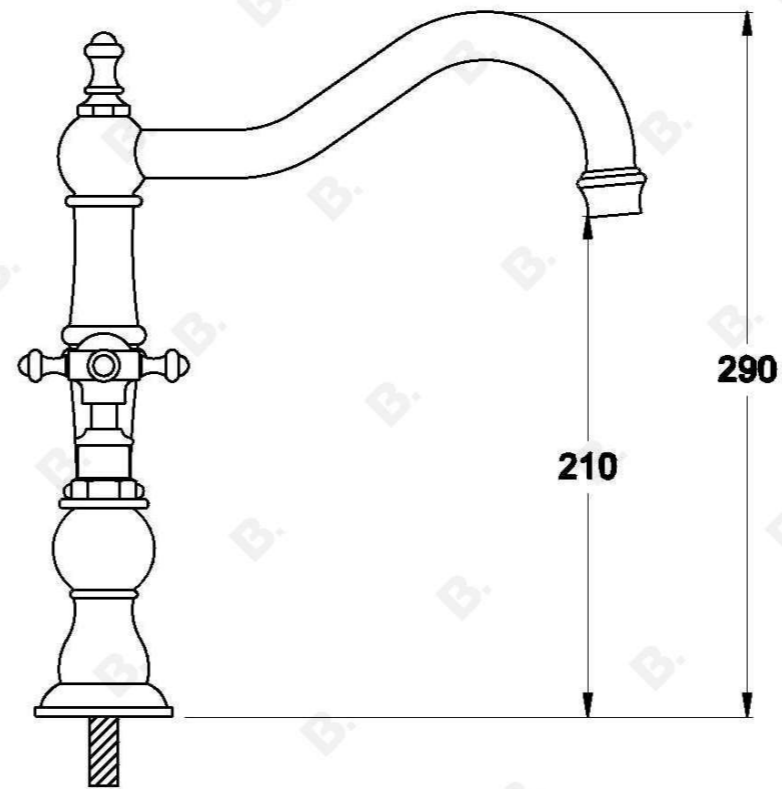

WINSLOW KITCHEN SET WITH CROSS HANLDES - CERAMIC DISC

1.8131.02.2.XX

PRODUCT DIMENSIONS:

Front view:

Side view:

Top view:

B Fixed 200mm centres