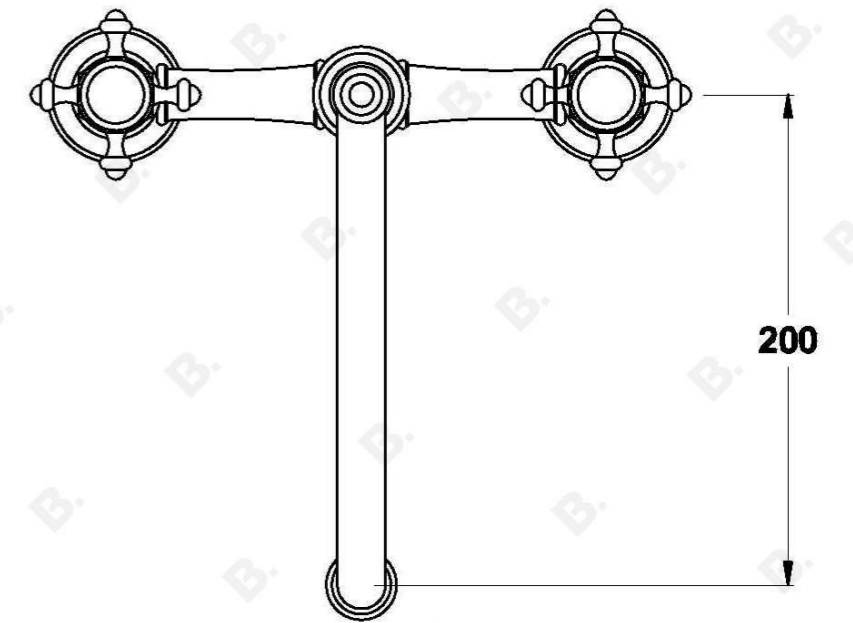

WINSLOW KITCHEN SET WITH CROSS HANLDES - CERAMIC DISC

1.8131.02.2.XX

PRODUCT DIMENSIONS:

Front view:

Side view:

Top view:

B Fixed 200mm centres