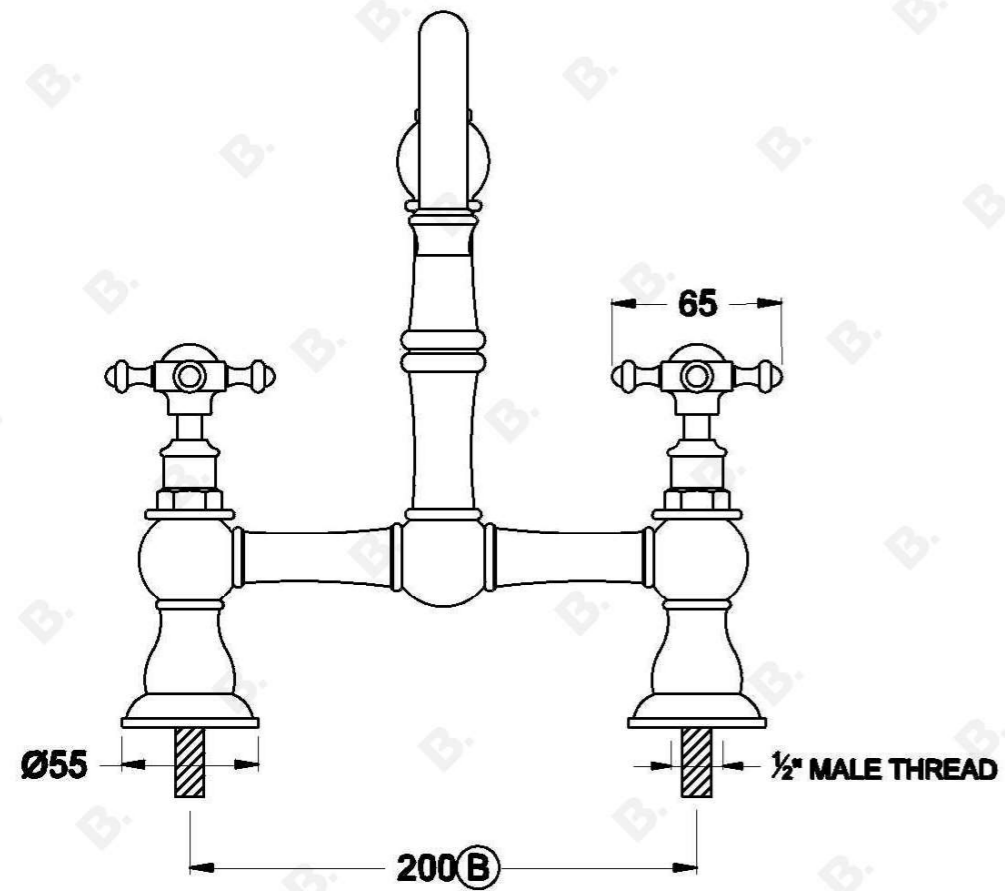

WINSLOW KITCHEN SET WITH CROSS HANLDES - CERAMIC DISC

1.8131.02.2.XX

PRODUCT DIMENSIONS:

Front view:

Side view:

Top view:

B Fixed 200mm centres