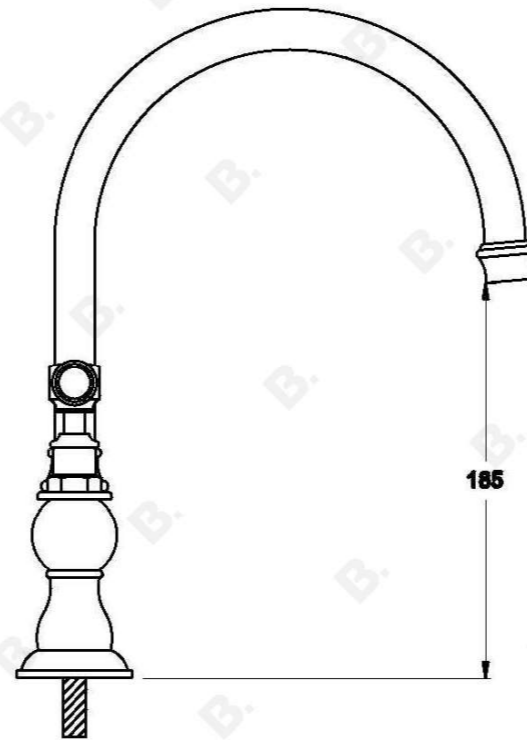

WINSLOW KITCHEN MIXER WITH METAL LEVERS

1.8131.00.3.XX

PRODUCT DIMENSIONS:

Front view:

Side view:

Top view: