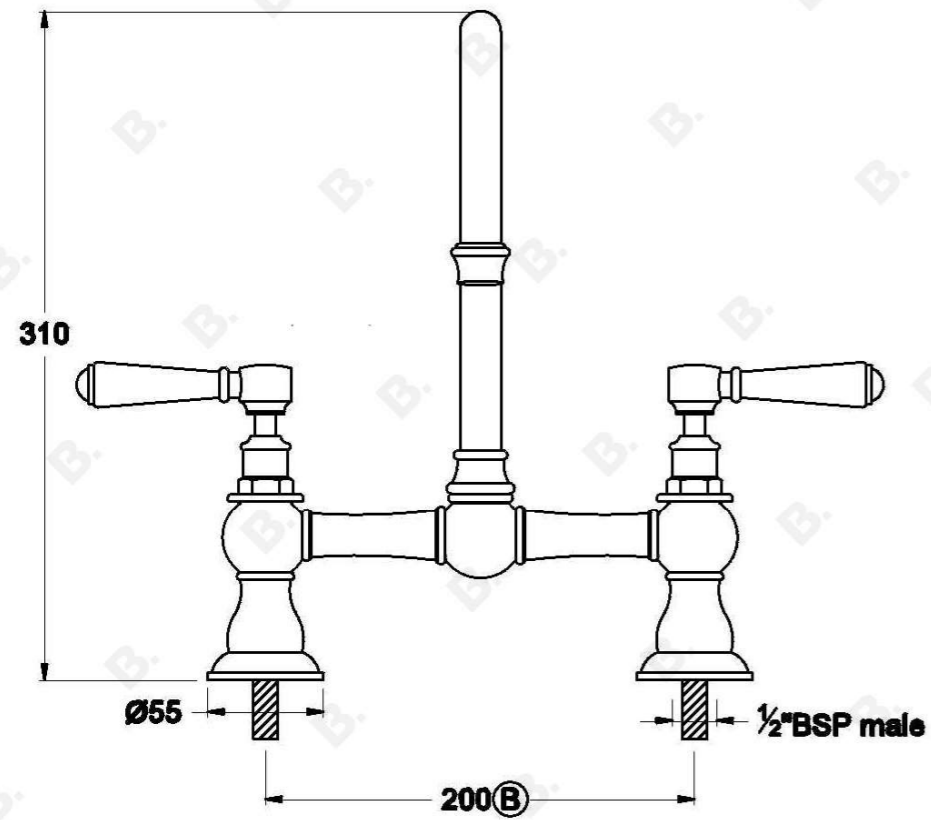

WINSLOW KITCHEN MIXER WITH METAL LEVERS

1.8131.00.3.XX

PRODUCT DIMENSIONS:

Front view:

Side view:

Top view: