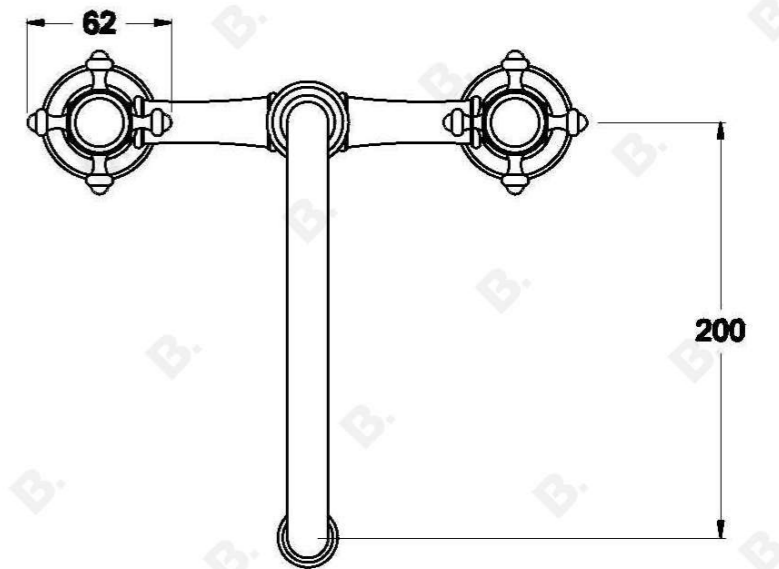

WINSLOW KITCHEN SET WITH CROSS HANDLES - CERAMIC DISC

1.8131.00.2.XX

PRODUCT DIMENSIONS:

Front view:

Side view:

Top view:

B Fixed 200mm centres for hot and cold water feeds.