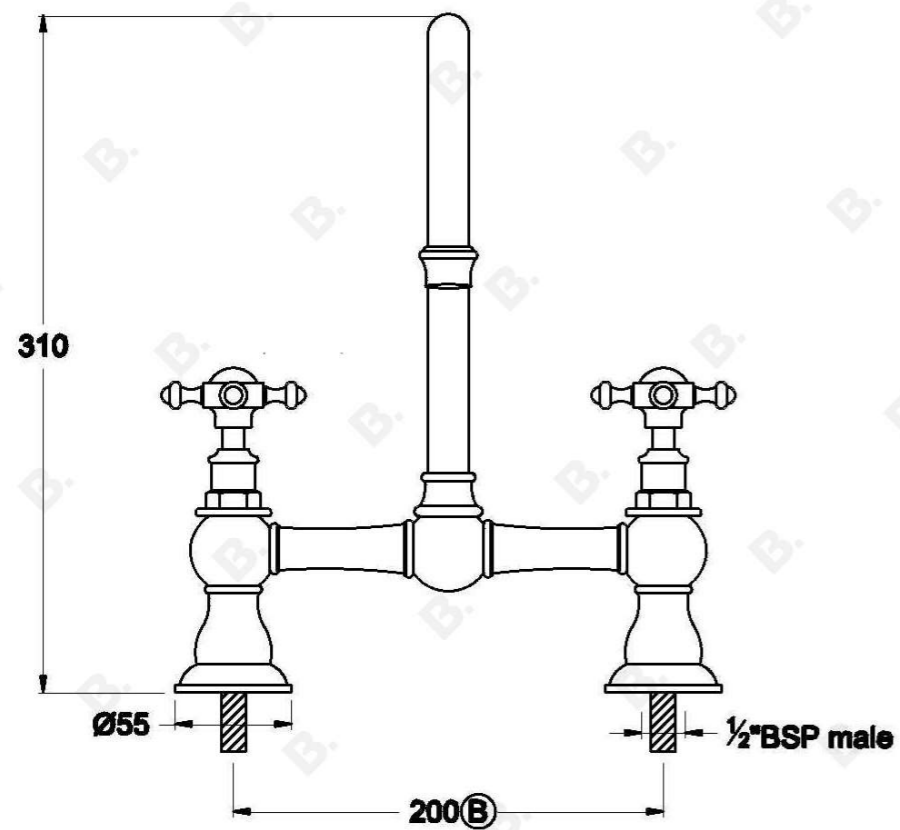

WINSLOW KITCHEN SET WITH CROSS HANDLES - CERAMIC DISC

1.8131.00.2.XX

PRODUCT DIMENSIONS:

Front view:

Side view:

Top view:

B Fixed 200mm centres for hot and cold water feeds.