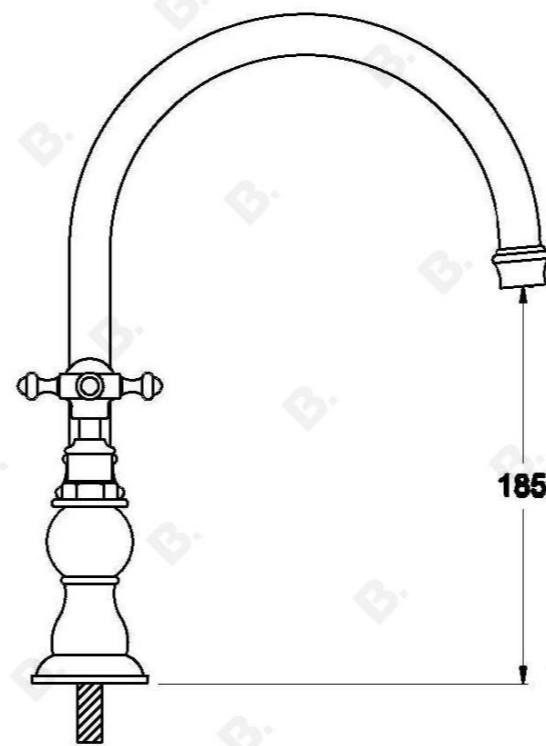

WINSLOW KITCHEN SET WITH CROSS HANDLES - CERAMIC DISC

1.8131.00.2.XX

PRODUCT DIMENSIONS:

Front view:

Side view:

Top view:

B Fixed 200mm centres for hot and cold water feeds.