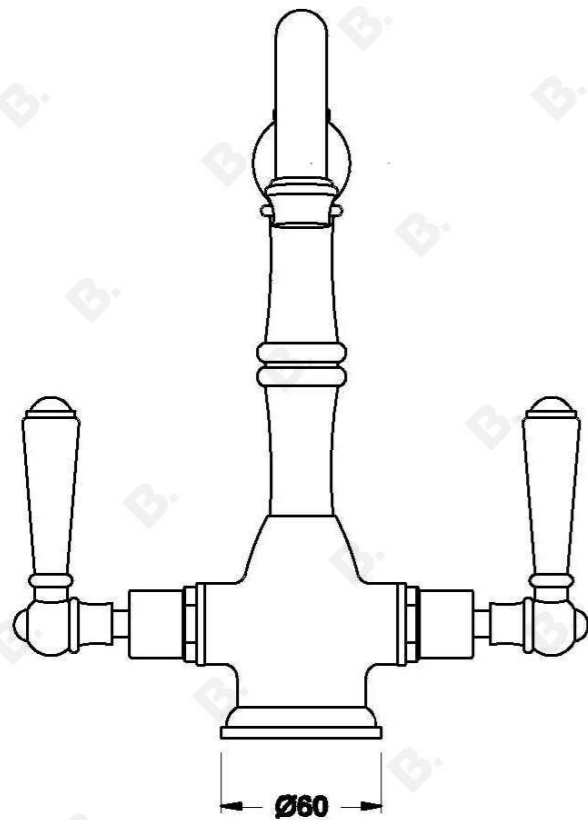

## WINSLOW KITCHEN MIXER WITH METAL LEVERS

1.8130.02.3.XX

### PRODUCT DIMENSIONS:

Front view:

Side view:

Top view:

Note: Mixer requires a  $\varnothing 35$ mm hole in the basin or bench