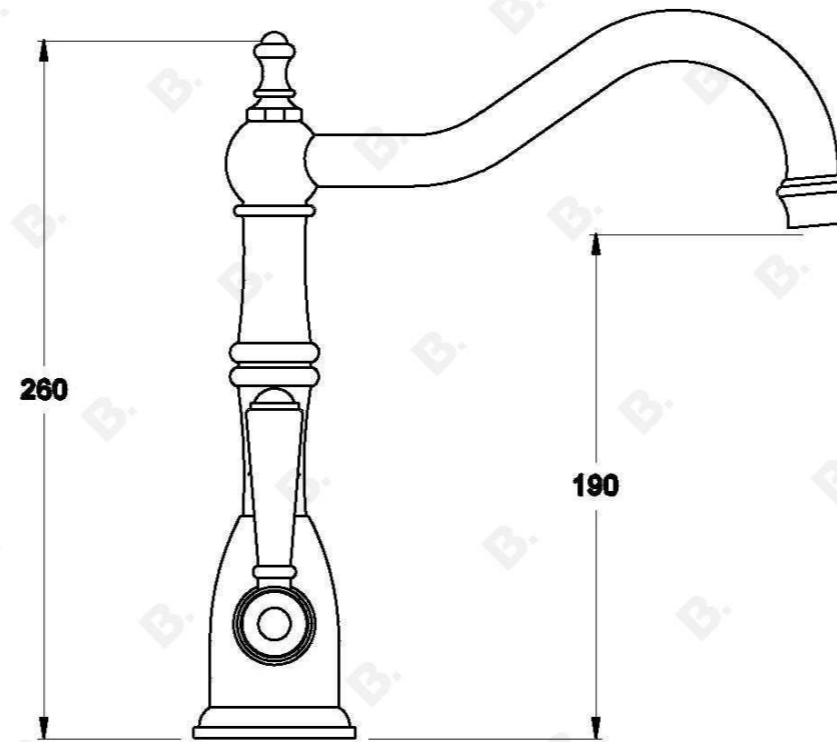

## WINSLOW KITCHEN MIXER WITH METAL LEVERS

1.8130.02.3.XX

### PRODUCT DIMENSIONS:

Front view:

Side view:

Top view:

Note: Mixer requires a  $\varnothing 35$ mm hole in the basin or bench