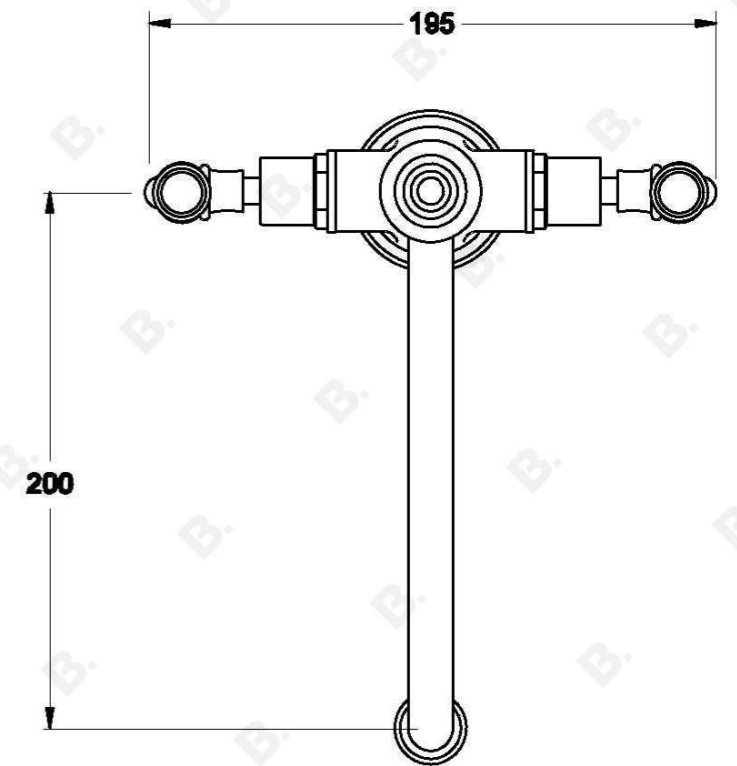

## WINSLOW KITCHEN MIXER WITH METAL LEVERS

1.8130.02.3.XX

### PRODUCT DIMENSIONS:

Front view:

Side view:

Top view:

Note: Mixer requires a  $\varnothing 35$ mm hole in the basin or bench