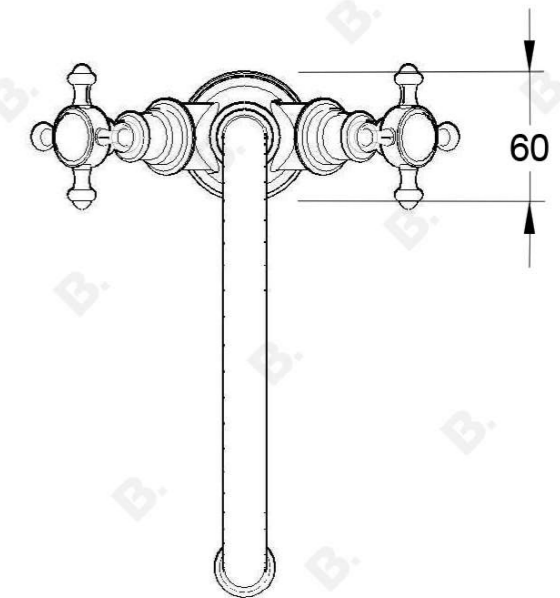

WINSLOW KITCHEN MIXER WITH CROSS HANDLES - JUMPER VALVE

1.8130.00.2.XX

PRODUCT DIMENSIONS:

Front view:

Side view:

Top view:

Note: Mixer requires a Ø35mm hole in the bench or basin