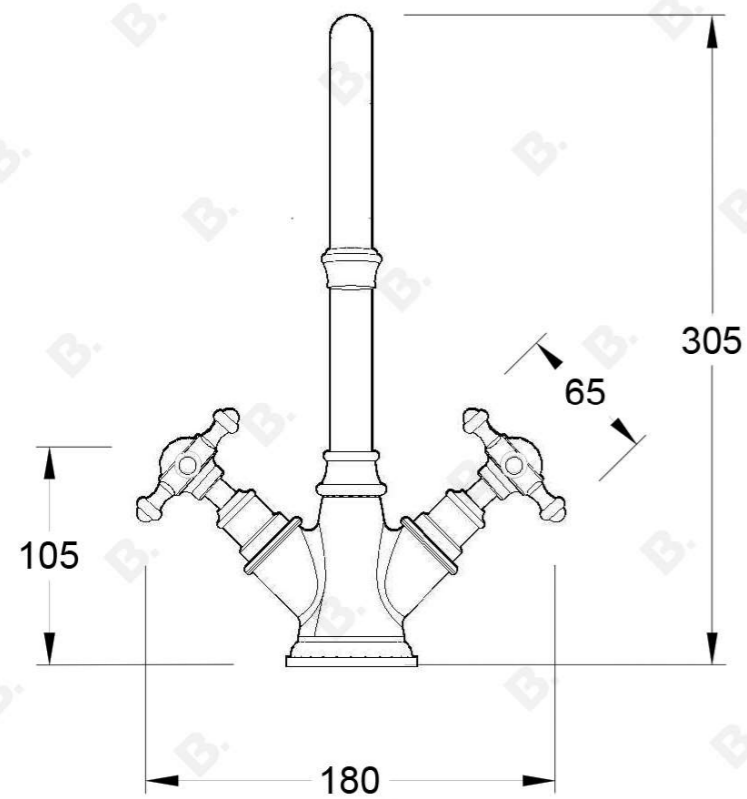

WINSLOW KITCHEN MIXER WITH CROSS HANDLES - JUMPER VALVE

1.8130.00.2.XX

PRODUCT DIMENSIONS:

Front view:

Side view:

Top view:

Note: Mixer requires a Ø35mm hole in the bench or basin