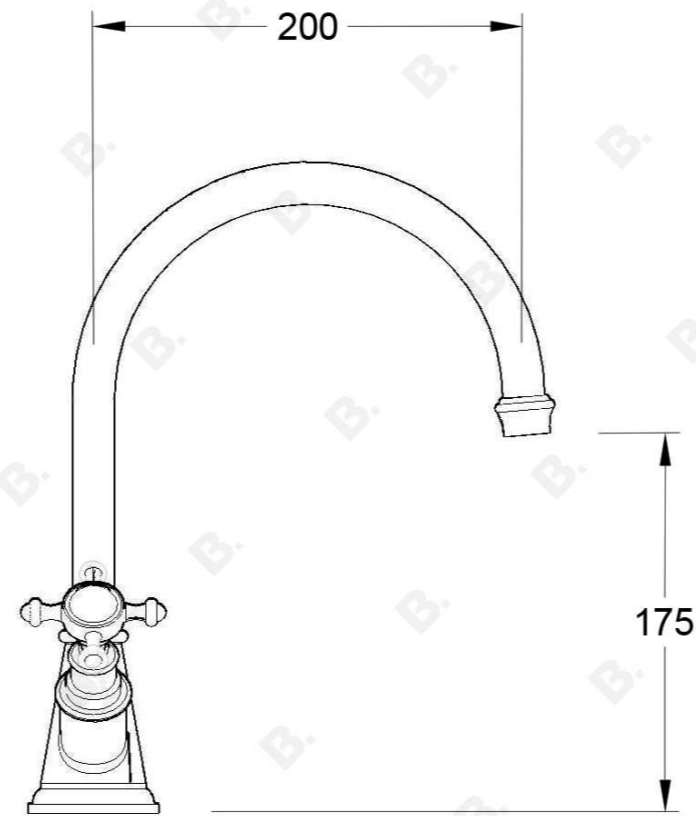

WINSLOW KITCHEN MIXER WITH CROSS HANDLES - JUMPER VALVE

1.8130.00.2.XX

PRODUCT DIMENSIONS:

Front view:

Side view:

Top view:

Note: Mixer requires a Ø35mm hole in the bench or basin