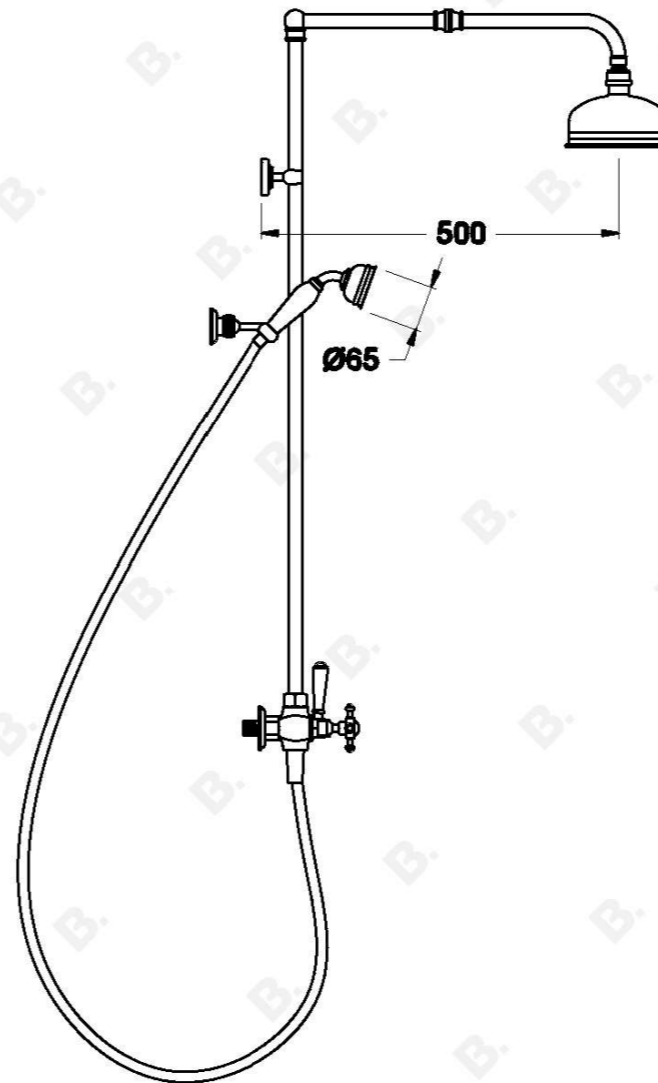

## WINSLOW SHOWER SET WITH CROSS HANDLES - CERAMIC DISC AND METAL DIVERTER

1.8125.02.2.XX

### PRODUCT DIMENSIONS:

Front view:

Side view:

Top view:

Note: G<sup>1</sup>/<sub>2</sub>" BSP female fittings required to the wall

XX suffix indicated finish  
Specifications and design subject to change without notice  
All dimensions are approximate  
A Approximate distance  
Copyright © Brodware 2020