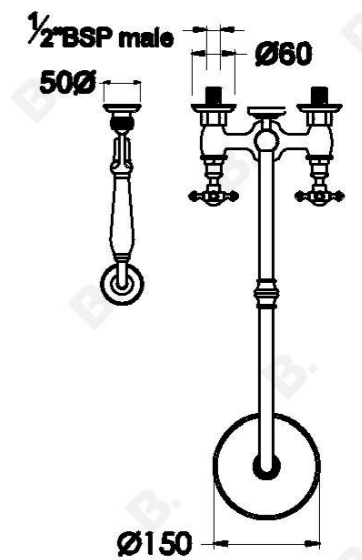

## WINSLOW SHOWER SET WITH CROSS HANDLES - CERAMIC DISC AND METAL DIVERTER

1.8125.02.2.XX

### PRODUCT DIMENSIONS:

Front view:

Side view:

Top view:

Note: G<sup>1</sup>/<sub>2</sub>" BSP female fittings required to the wall

XX suffix indicated finish  
Specifications and design subject to change without notice  
All dimensions are approximate  
A Approximate distance  
Copyright © Brodware 2020