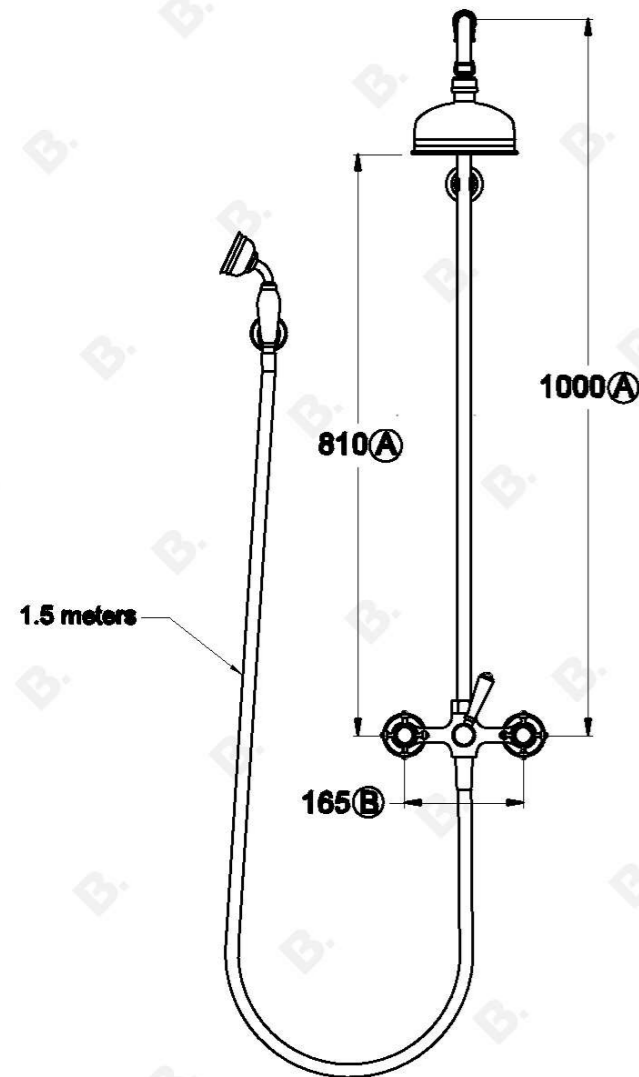

## WINSLOW SHOWER SET WITH CROSS HANDLES - CERAMIC DISC AND METAL DIVERTER

1.8125.02.2.XX

### PRODUCT DIMENSIONS:

Front view:

Side view:

Top view:

Note: G<sup>1</sup>/<sub>2</sub>" BSP female fittings required to the wall

XX suffix indicated finish  
Specifications and design subject to change without notice  
All dimensions are approximate  
A Approximate distance  
Copyright © Brodware 2020