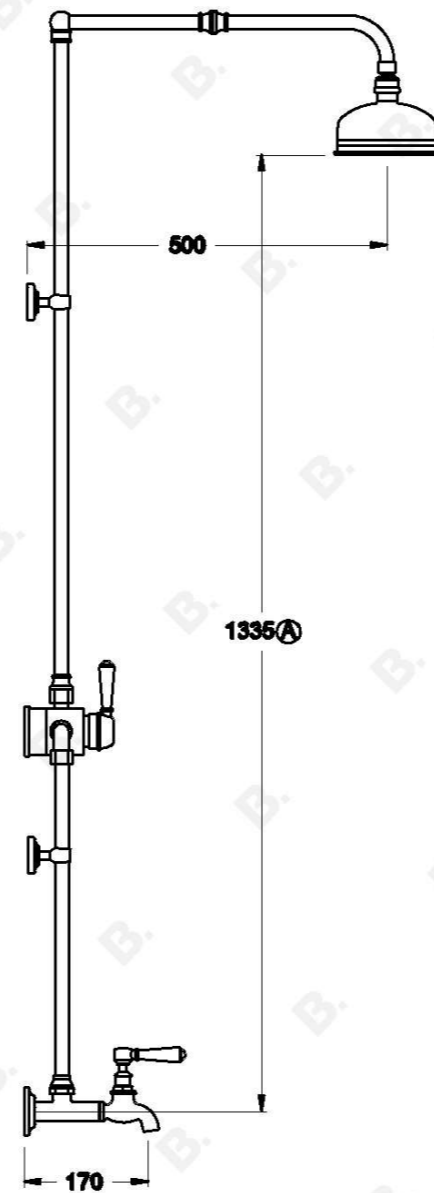

WINSLOW SHOWER MIXER SET WITH METAL LEVERS AND METAL MIXER

1.8118.00.3.XX

PRODUCT DIMENSIONS:

Front view:

Side view:

Top view: