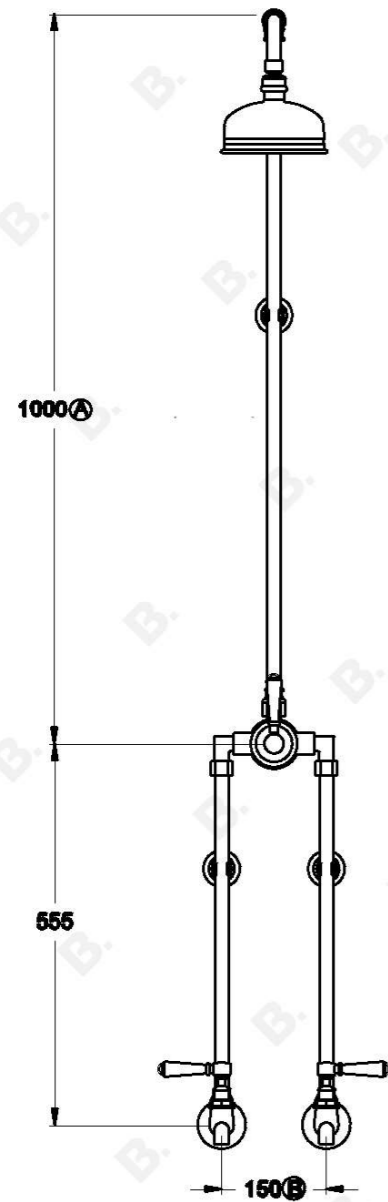

WINSLOW SHOWER MIXER SET WITH METAL LEVERS AND METAL MIXER

1.8118.00.3.XX

PRODUCT DIMENSIONS:

Front view:

Side view:

Top view: