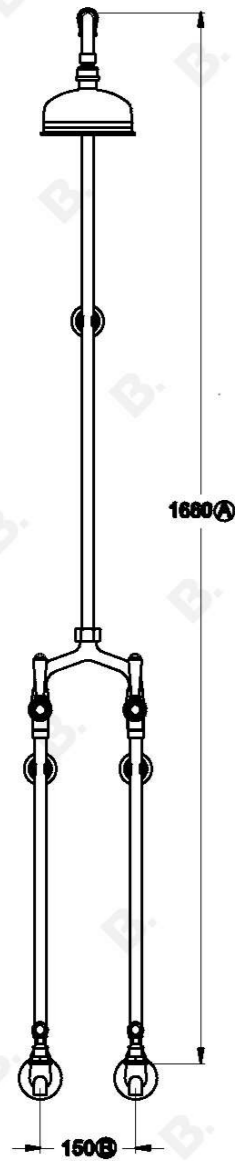

## WINSLOW SHOWER SET WITH METAL LEVERS

1.8117.00.3.XX

### PRODUCT DIMENSIONS:

Front view:

Side view:

Top view: