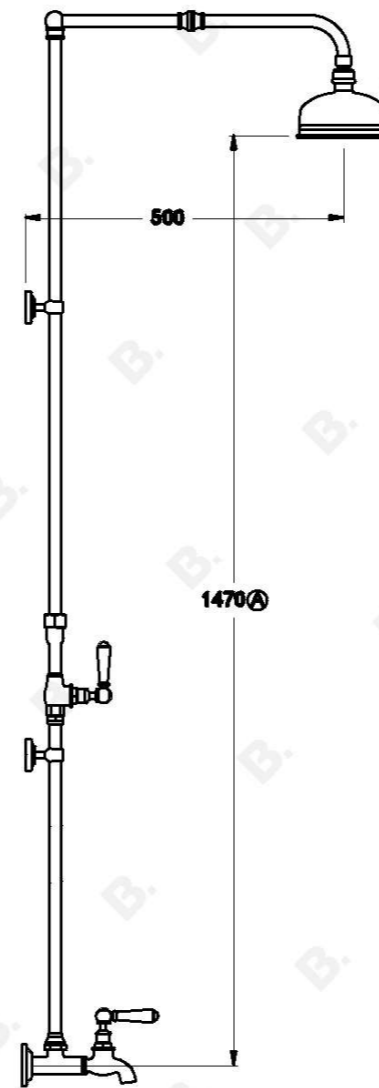

## WINSLOW SHOWER SET WITH METAL LEVERS

1.8117.00.3.XX

### PRODUCT DIMENSIONS:

Front view:

Side view:

Top view: