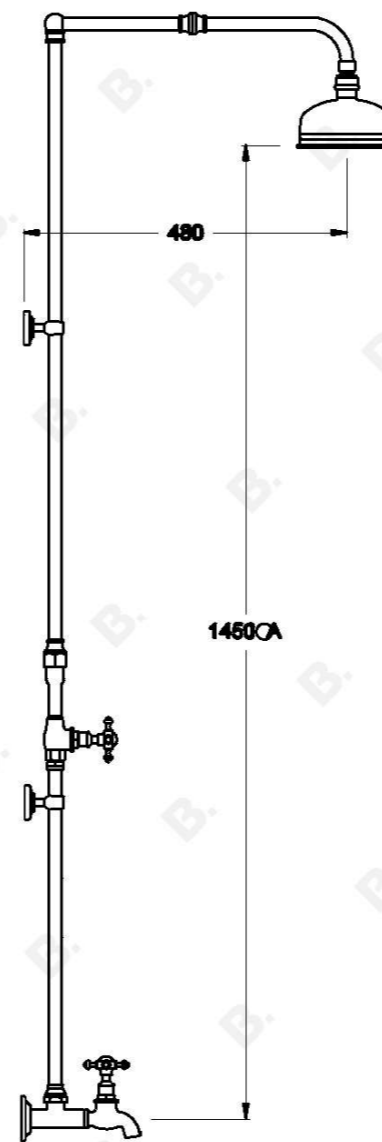

WINSLOW SHOWER SET WITH CROSS HANDLES - CERAMIC DISC

1.8117.00.2.XX

PRODUCT DIMENSIONS:

Front view:

Side view:

Top view: