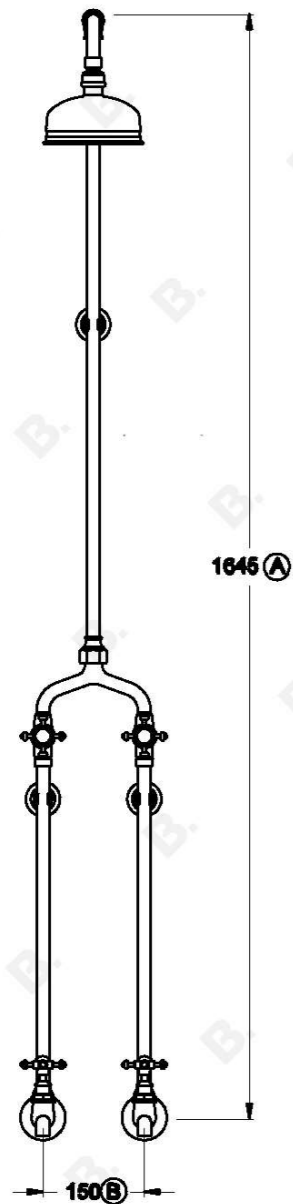

WINSLOW SHOWER SET WITH CROSS HANDLES - CERAMIC DISC

1.8117.00.2.XX

PRODUCT DIMENSIONS:

Front view:

Side view:

Top view: