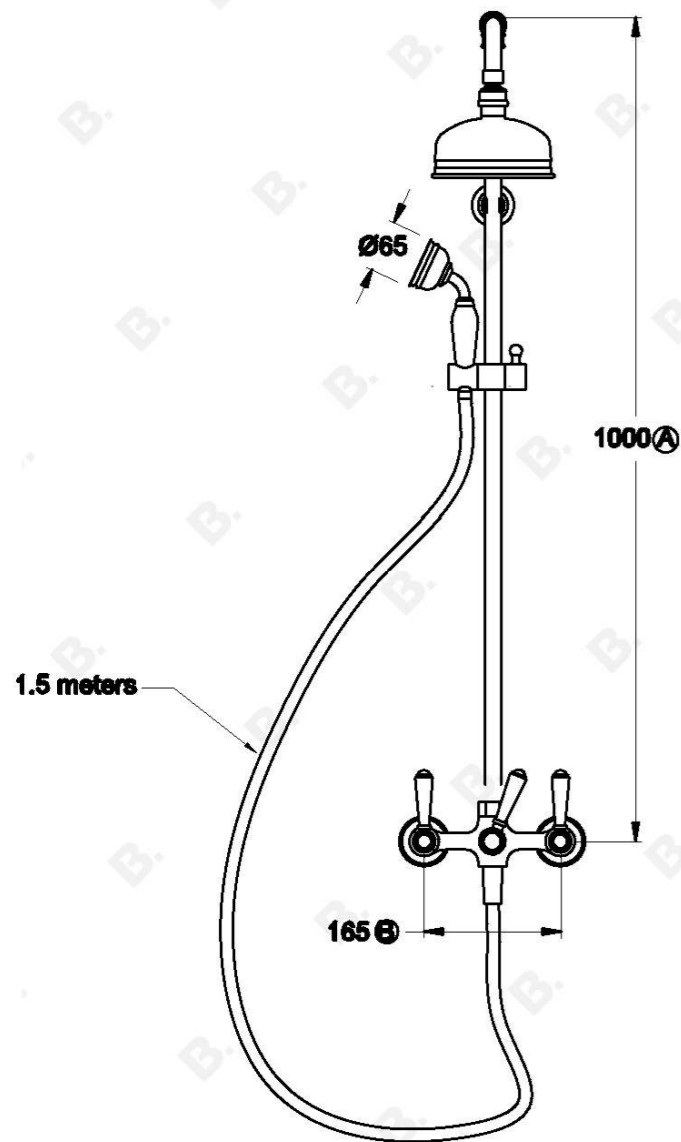

WINSLOW SHOWER SET WITH METAL LEVERS AND METAL DIVERTER

1.8125.03.3.XX

PRODUCT DIMENSIONS:

Front view:

Side view:

Top view: