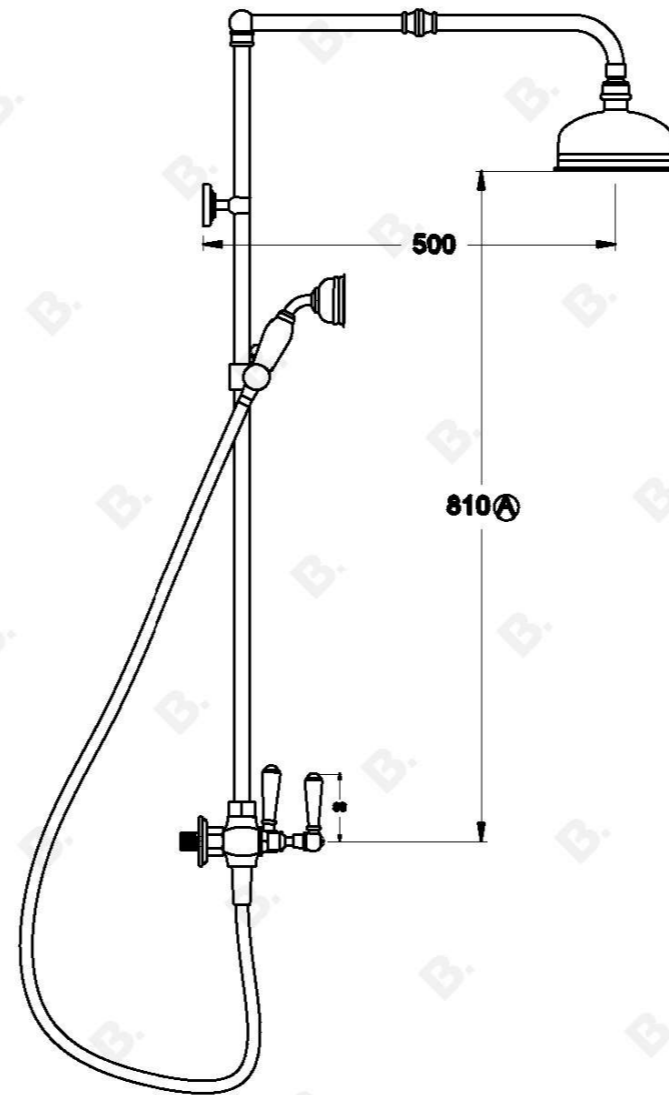

WINSLOW SHOWER SET WITH METAL LEVERS AND METAL DIVERTER

1.8125.03.3.XX

PRODUCT DIMENSIONS:

Front view:

Side view:

Top view: