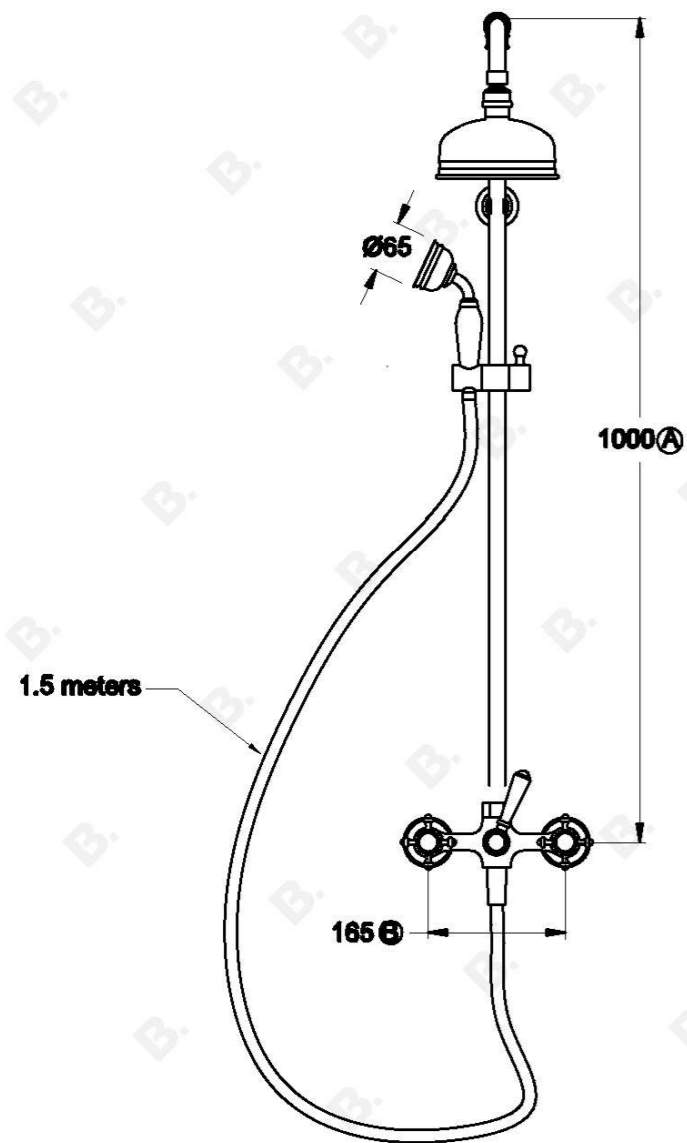

## WINSLOW SHOWER SET WITH CROSS HANDLES - CERAMIC DISC AND METAL DIVERTER

1.8125.03.2.XX

### PRODUCT DIMENSIONS:

Front view:

Side view:

Top view: