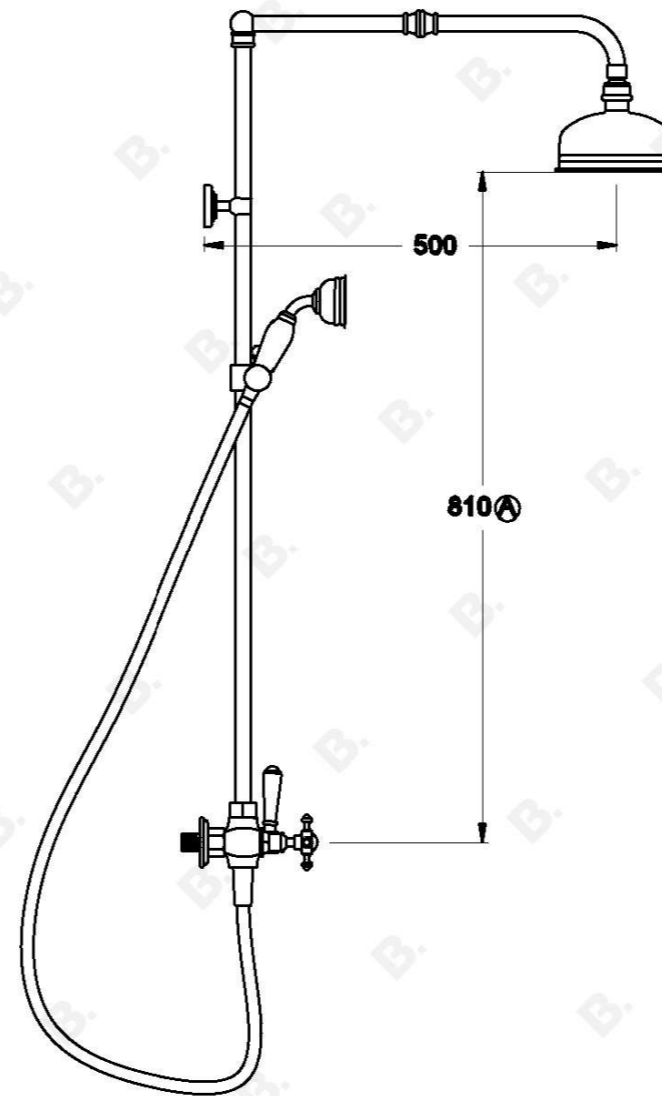

## WINSLOW SHOWER SET WITH CROSS HANDLES - CERAMIC DISC AND METAL DIVERTER

1.8125.03.2.XX

### PRODUCT DIMENSIONS:

Front view:

Side view:

Top view: