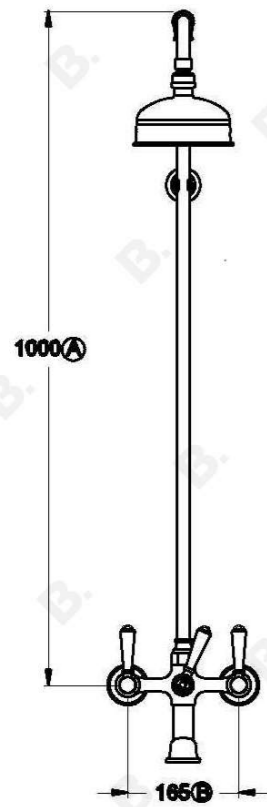

WINSLOW SHOWER SET WITH METAL LEVERS AND METAL DIVERTER

1.8125.00.3.XX

PRODUCT DIMENSIONS:

Front view:

Side view:

Top view: