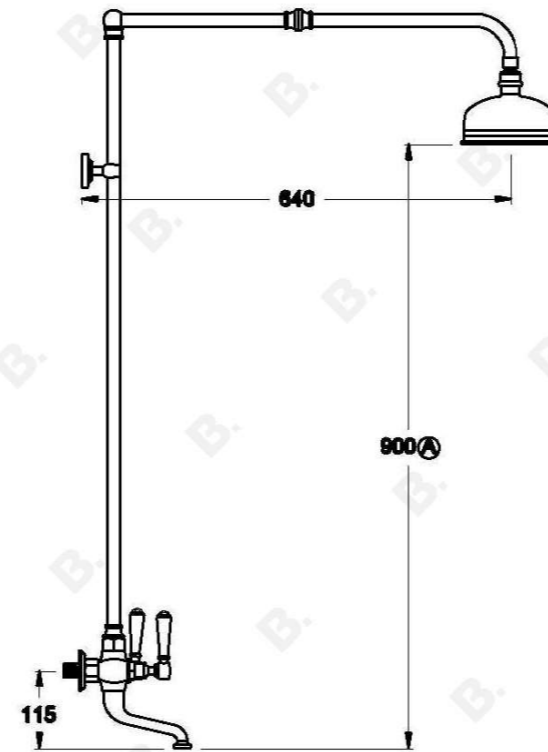

WINSLOW SHOWER SET WITH METAL LEVERS AND METAL DIVERTER

1.8125.00.3.XX

PRODUCT DIMENSIONS:

Front view:

Side view:

Top view: