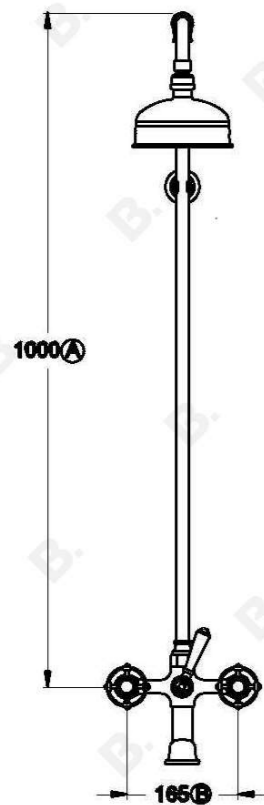

WINSLOW SHOWER SET WITH CROSS HANDLES - CERAMIC DISC AND METAL DIVERTER

1.8125.00.2.XX

PRODUCT DIMENSIONS:

Front view:

Side view:

Top view: