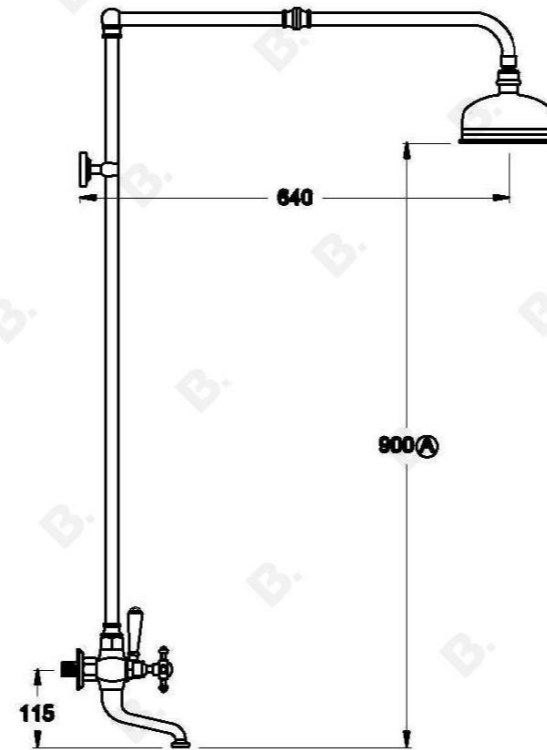

WINSLOW SHOWER SET WITH CROSS HANDLES - CERAMIC DISC AND METAL DIVERTER

1.8125.00.2.XX

PRODUCT DIMENSIONS:

Front view:

Side view:

Top view: