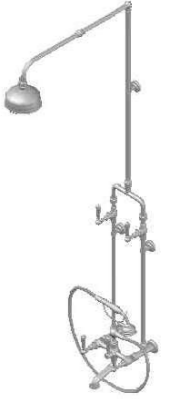

WINSLOW SHOWER SET WITH METAL LEVERS AND METAL DIVERTER

1.8123.00.3.XX

PRODUCT DIMENSIONS:

Front view:

Side view:

Top view: