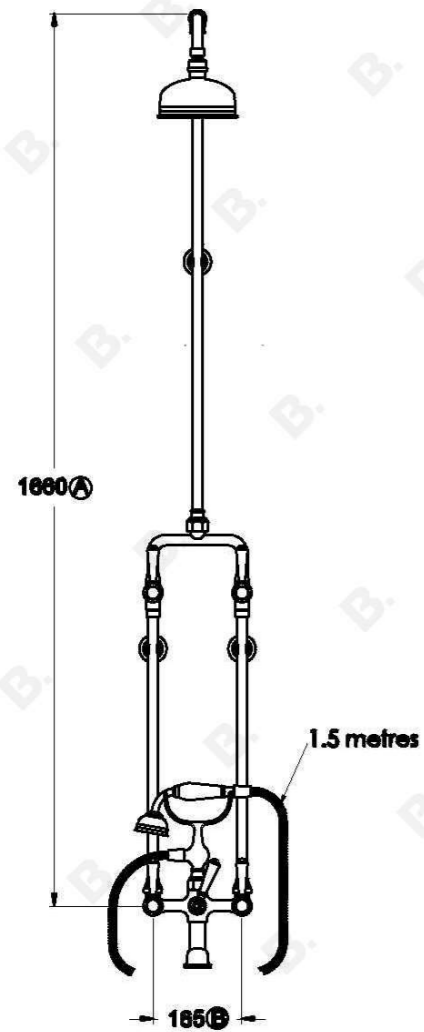

WINSLOW SHOWER SET WITH METAL LEVERS AND METAL DIVERTER

1.8123.00.3.XX

PRODUCT DIMENSIONS:

Front view:

Side view:

Top view: