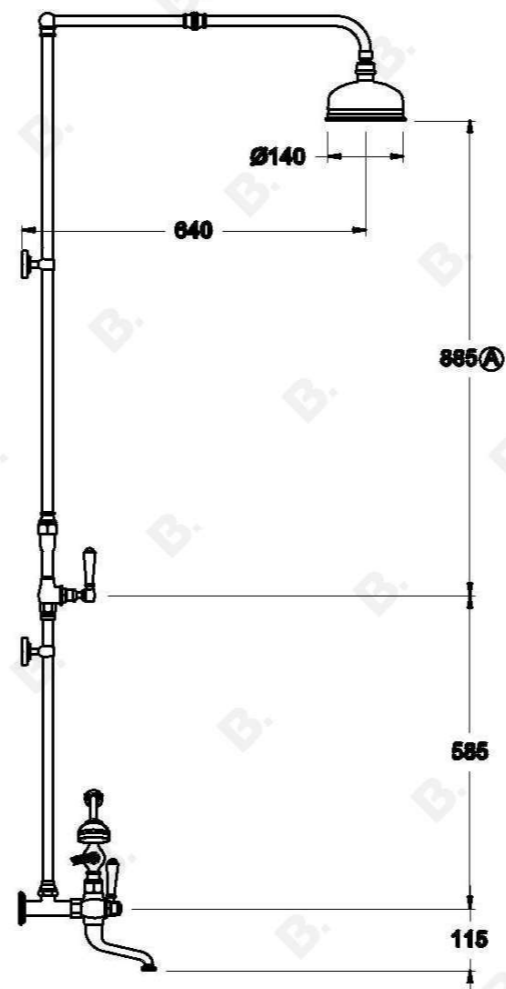

WINSLOW SHOWER SET WITH METAL LEVERS AND METAL DIVERTER

1.8123.00.3.XX

PRODUCT DIMENSIONS:

Front view:

Side view:

Top view: