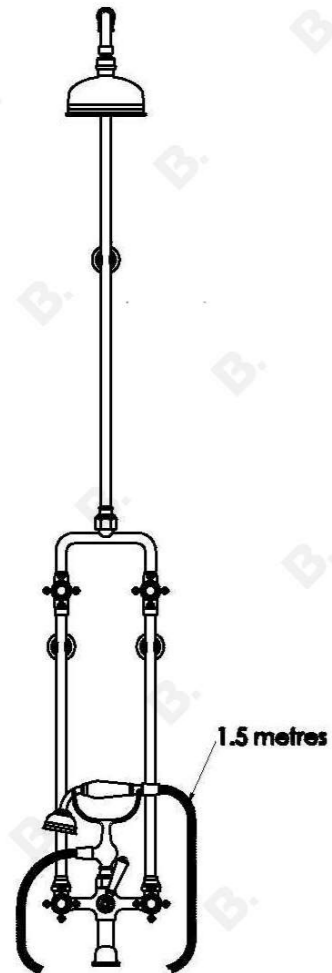

WINSLOW SHOWER SET WITH CROSS HANDLES - CERAMIC DISC AND METAL DIVERTER

1.8123.00.2.XX

PRODUCT DIMENSIONS:

Front view:

Side view:

Top view: