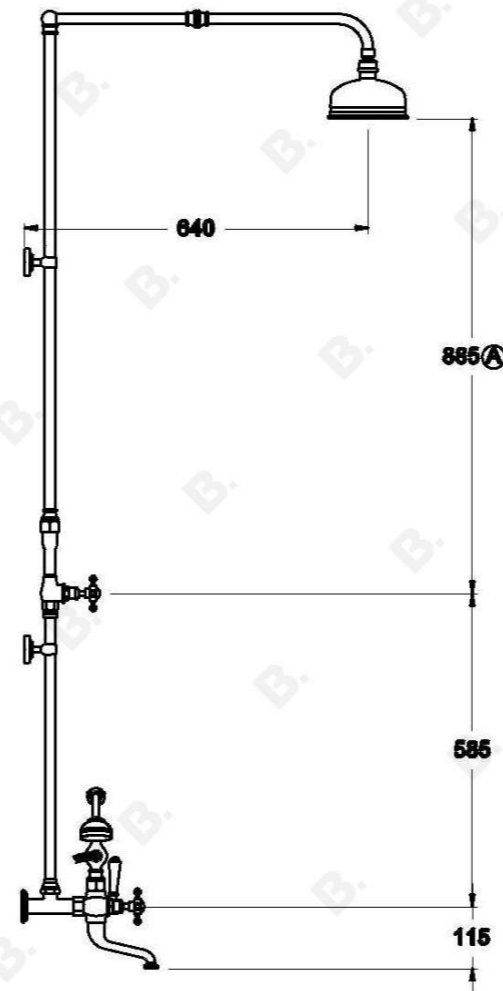

WINSLOW SHOWER SET WITH CROSS HANDLES - CERAMIC DISC AND METAL DIVERTER

1.8123.00.2.XX

PRODUCT DIMENSIONS:

Front view:

Side view:

Top view: