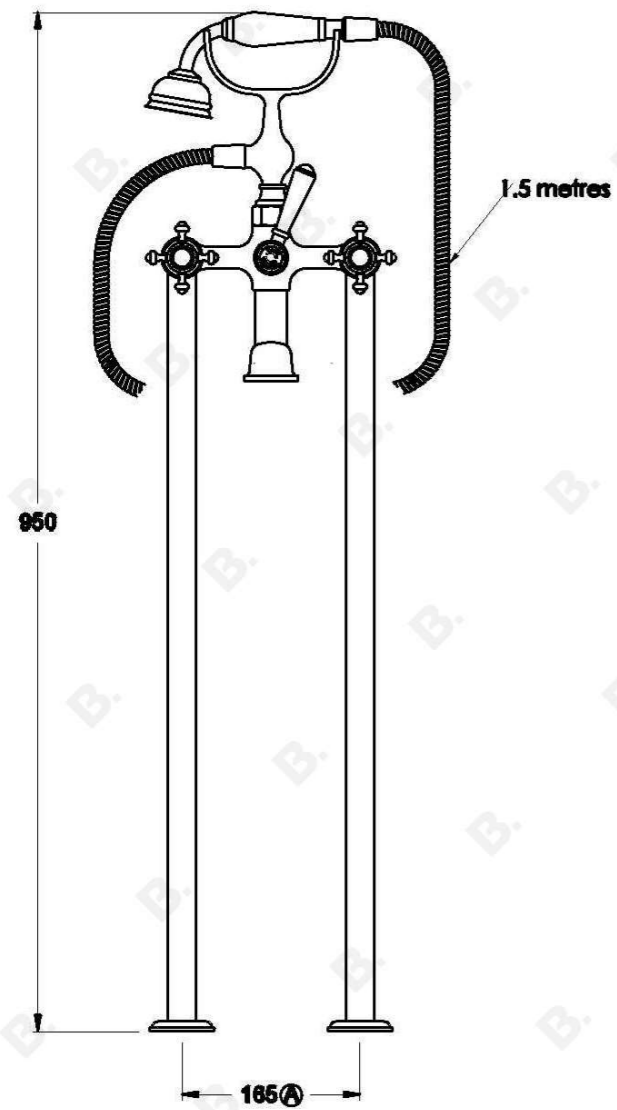

WINSLOW BATH MIXER WITH CROSS HANDLES - CERAMIC DISC AND METAL DIVERTER

1.8122.00.2.XX

PRODUCT DIMENSIONS:

Front view:

Side view:

Top view: