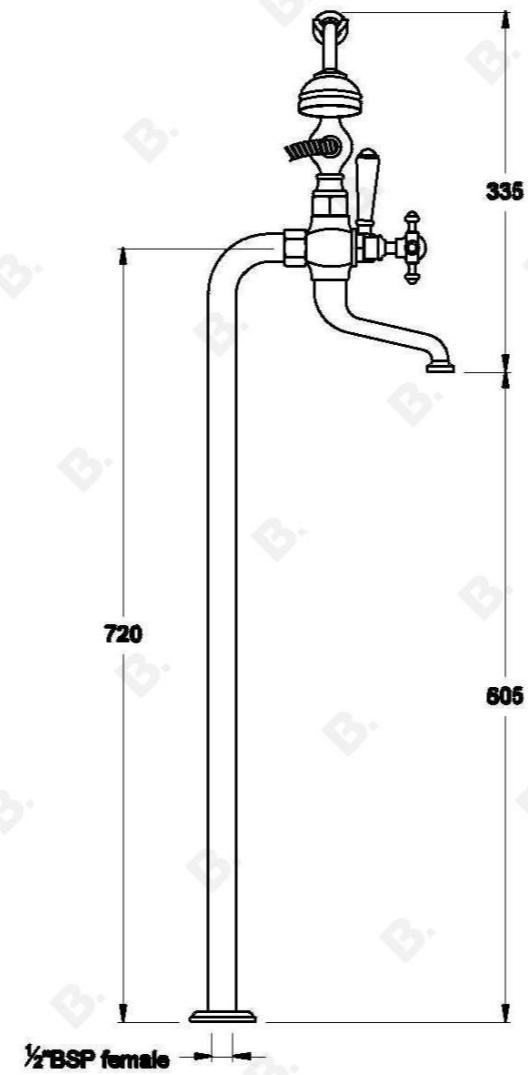

WINSLOW BATH MIXER WITH CROSS HANDLES - CERAMIC DISC AND METAL DIVERTER

1.8122.00.2.XX

PRODUCT DIMENSIONS:

Front view:

Side view:

Top view: