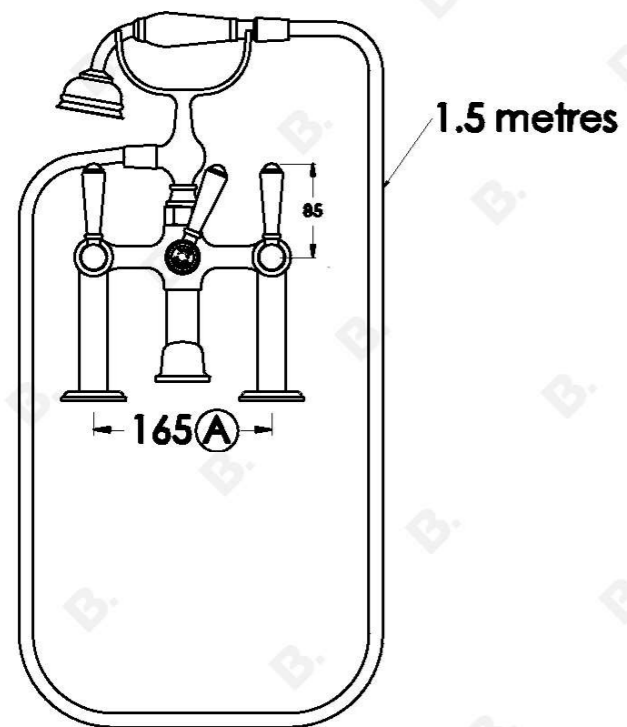

WINSLOW BATH MIXER WITH METAL LEVERS AND METAL DIVERTER

1.8121.00.3.XX

PRODUCT DIMENSIONS:

Front view:

Side view:

Top view: