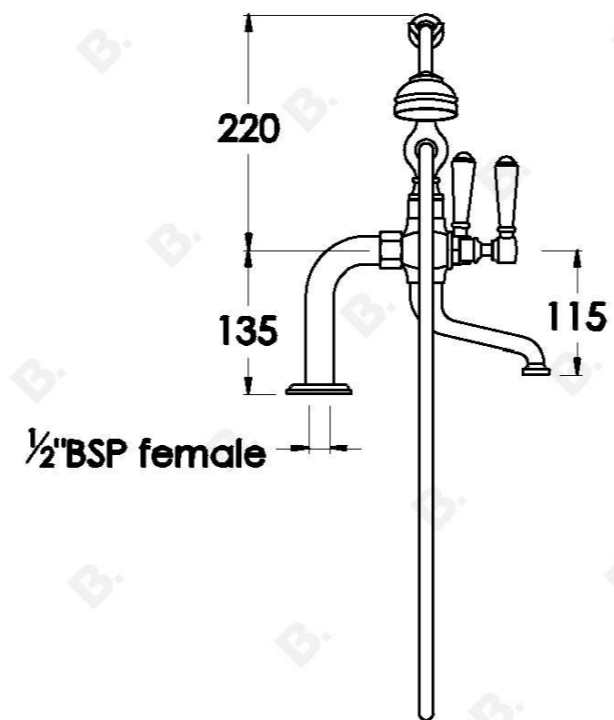

WINSLOW BATH MIXER WITH METAL LEVERS AND METAL DIVERTER

1.8121.00.3.XX

PRODUCT DIMENSIONS:

Front view:

Side view:

Top view: