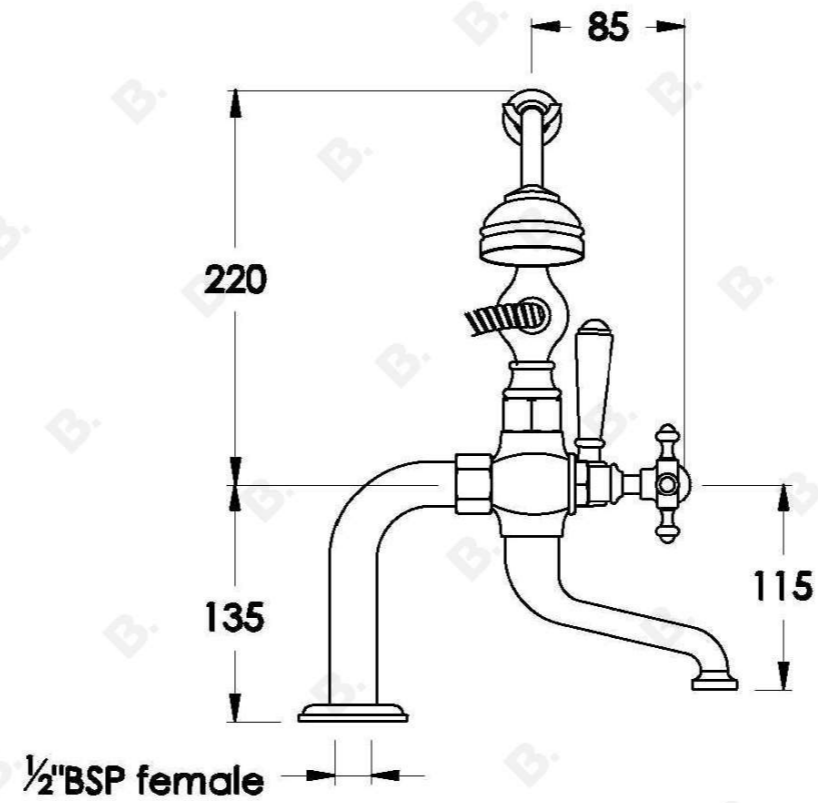

## WINSLOW BATH MIXER WITH CROSS HANDLES - CERAMIC DISC AND METAL DIVERTER

1.8121.00.2.XX

### PRODUCT DIMENSIONS:

Front view:

Side view:

Top view: