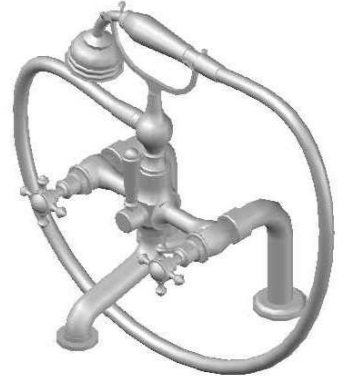

## WINSLOW BATH MIXER WITH CROSS HANDLES - CERAMIC DISC AND METAL DIVERTER

1.8121.00.2.XX

### PRODUCT DIMENSIONS:

Front view:

Side view:

Top view: