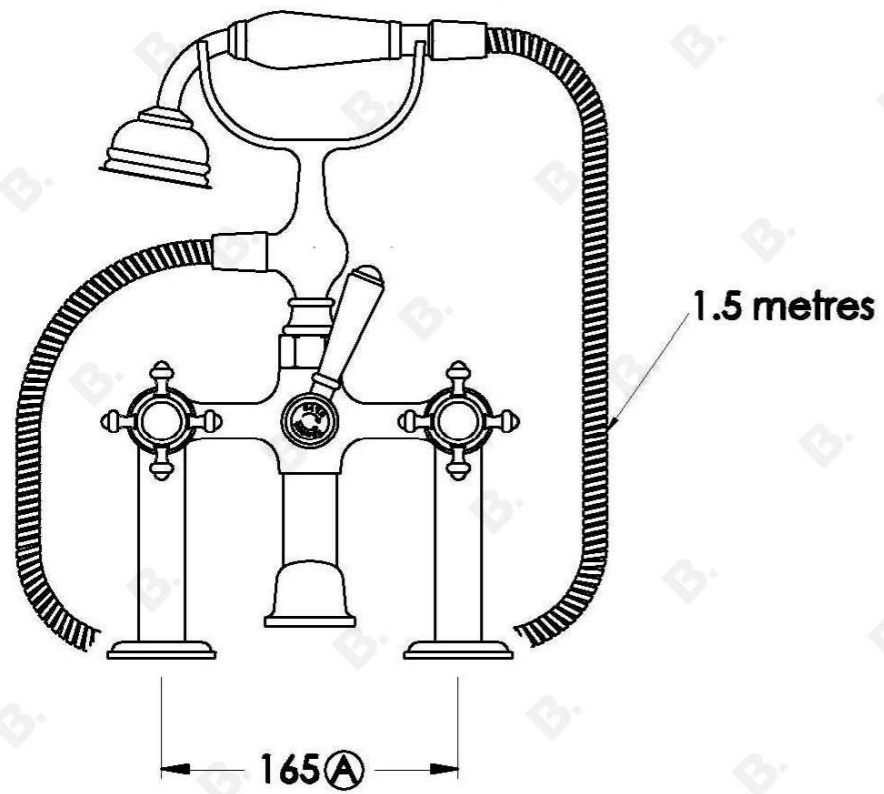

## WINSLOW BATH MIXER WITH CROSS HANDLES - CERAMIC DISC AND METAL DIVERTER

1.8121.00.2.XX

### PRODUCT DIMENSIONS:

Front view:

Side view:

Top view: