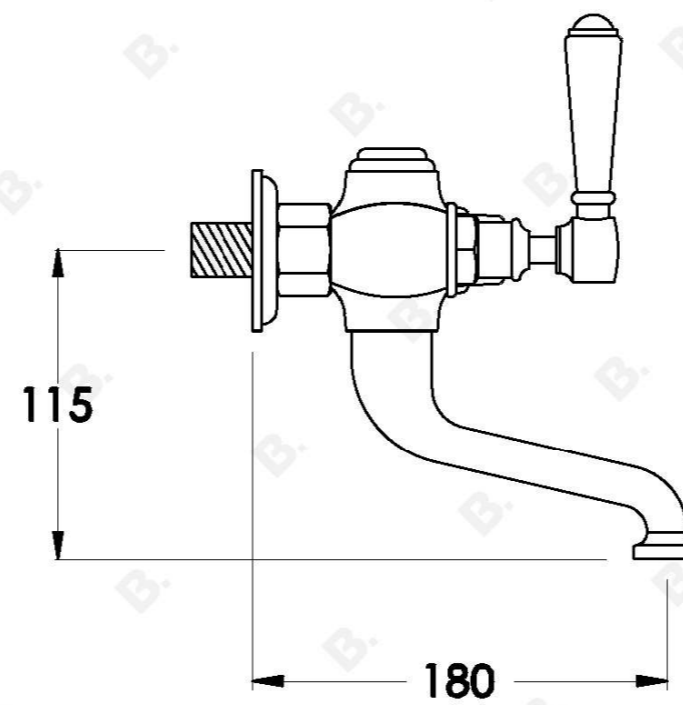

WINSLOW BATH MIXER WITH METAL LEVERS

1.8120.22.3.XX

PRODUCT DIMENSIONS:

Front view:

Side view:

Top view:

Note: $G\frac{1}{2}$ " BSP female fittings required in the wall (A) Fixed centre; outlets must have 165mm centres