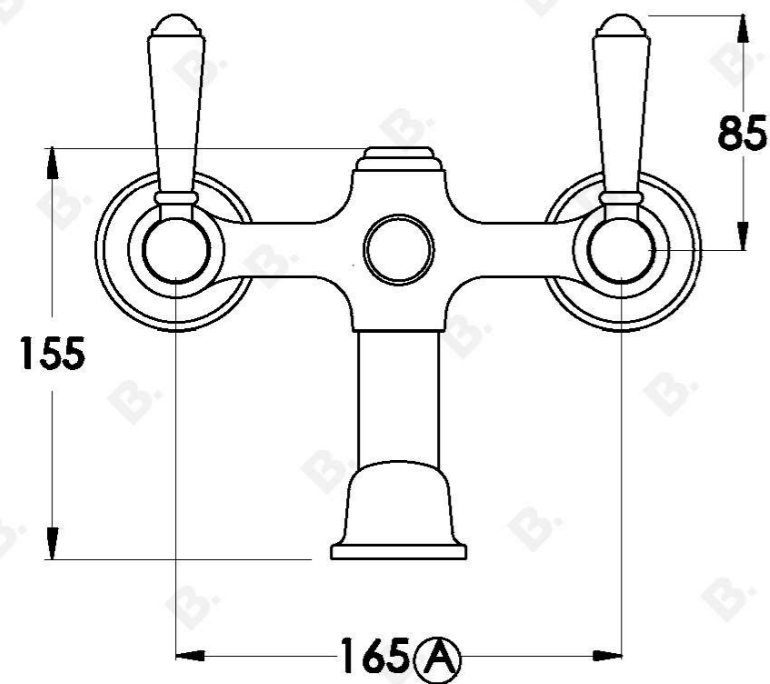

WINSLOW BATH MIXER WITH METAL LEVERS

1.8120.22.3.XX

PRODUCT DIMENSIONS:

Front view:

Side view:

Top view:

Note: $G\frac{1}{2}$ " BSP female fittings required in the wall (A) Fixed centre; outlets must have 165mm centres