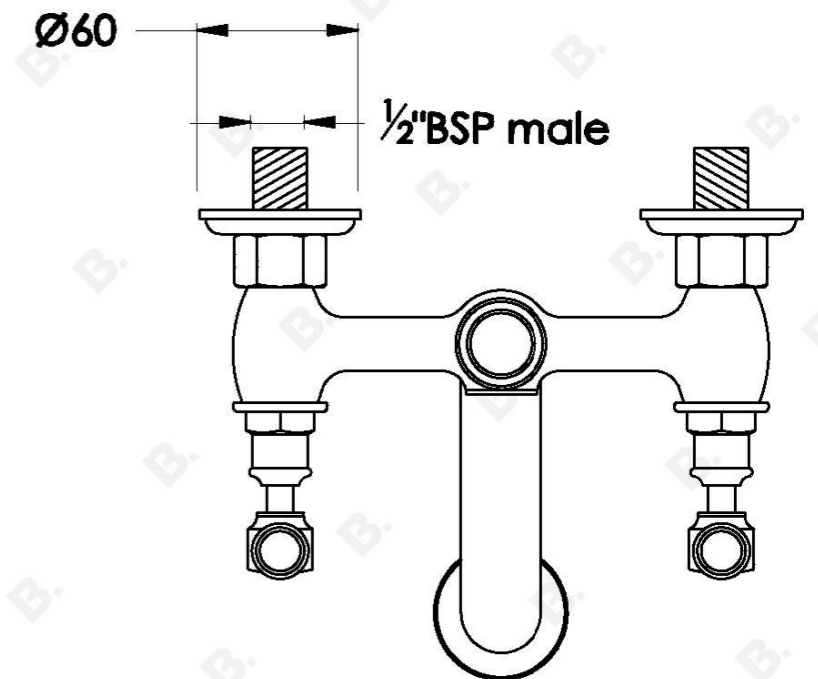

WINSLOW BATH MIXER WITH METAL LEVERS

1.8120.22.3.XX

PRODUCT DIMENSIONS:

Front view:

Side view:

Top view:

Note: $G\frac{1}{2}$ " BSP female fittings required in the wall (A) Fixed centre; outlets must have 165mm centres