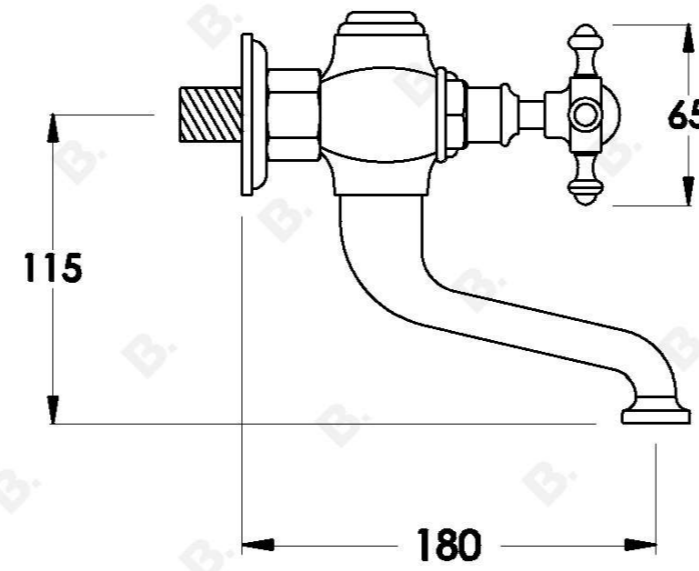

Brodware

WINSLOW BATH MIXER WITH CROSS HANDLES - CERAMIC DISC

1.8120.22.2.XX

PRODUCT DIMENSIONS:

Front view:

Side view:

Top view:

Note: G¹/₂ \" BSP female fittings required in the wall (A) Fixed centre; outlets must have 165mm centres

XX suffix indicated finish
Specifications and design subject to change without notice
All dimensions are approximate
A Approximate distance
Copyright © Brodware 2020