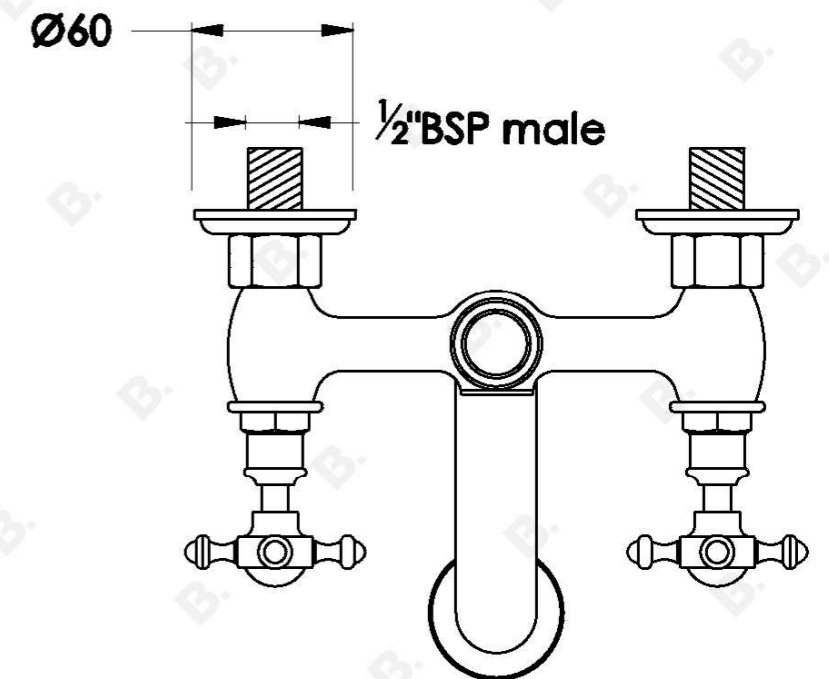

Brodware

WINSLOW BATH MIXER WITH CROSS HANDLES - CERAMIC DISC

1.8120.22.2.XX

PRODUCT DIMENSIONS:

Front view:

Side view:

Top view:

Note: G¹/₂ \" BSP female fittings required in the wall (A) Fixed centre; outlets must have 165mm centres

XX suffix indicated finish
Specifications and design subject to change without notice
All dimensions are approximate
A Approximate distance
Copyright © Brodware 2020