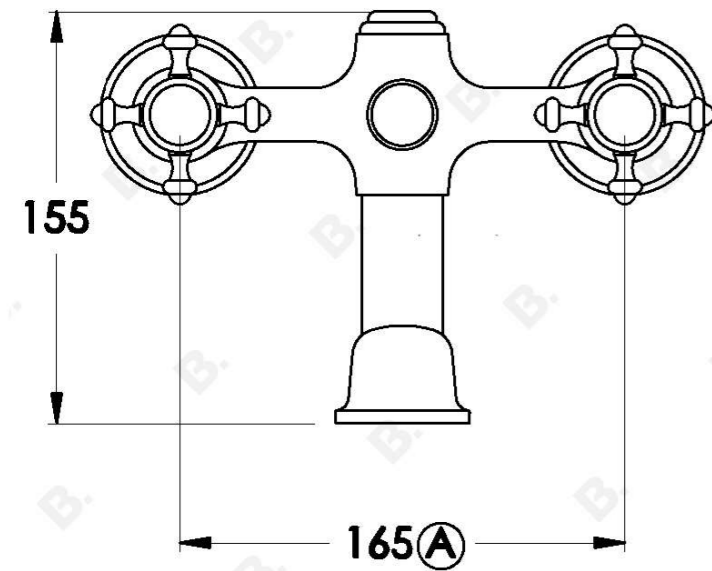

Brodware

WINSLOW BATH MIXER WITH CROSS HANDLES - CERAMIC DISC

1.8120.22.2.XX

PRODUCT DIMENSIONS:

Front view:

Side view:

Top view:

Note: G¹/₂ \" BSP female fittings required in the wall (A) Fixed centre; outlets must have 165mm centres

XX suffix indicated finish
Specifications and design subject to change without notice
All dimensions are approximate
A Approximate distance
Copyright © Brodware 2020