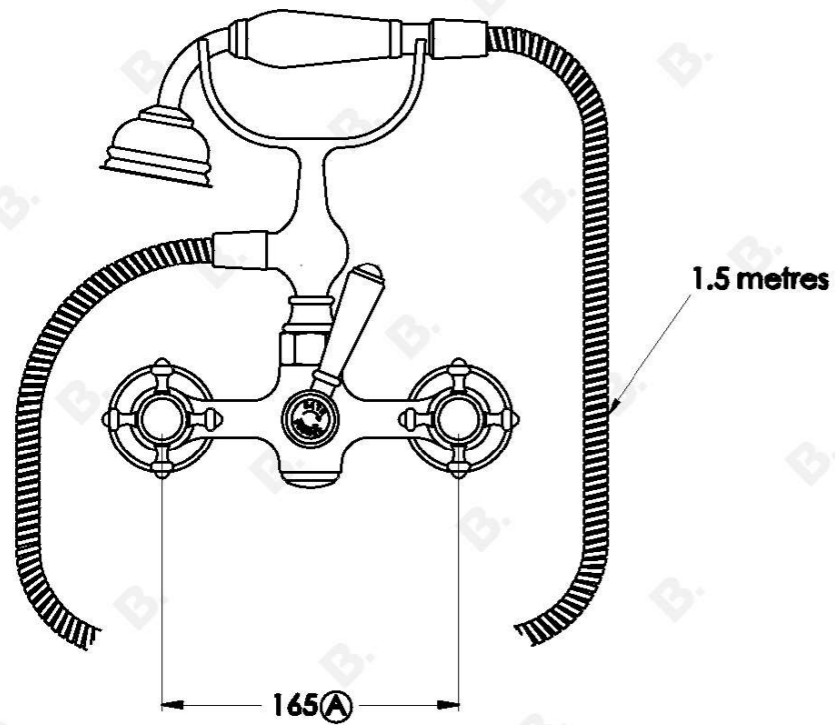

## WINSLOW BATH MIXER WITH CROSS HANDLES - CERAMIC DISC

1.8120.20.2.XX

### PRODUCT DIMENSIONS:

Front view:

Side view:

Top view:

Note: G<sup>1</sup>/<sub>2</sub> \" BSP female fittings required in the wall (A) Fixed centre; outlets must have 165mm centres