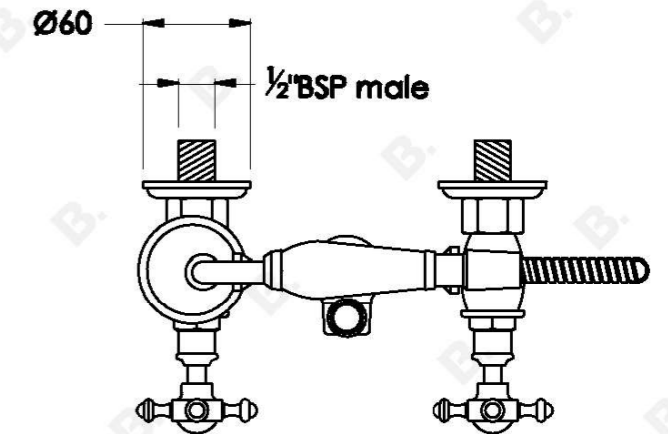

## WINSLOW BATH MIXER WITH CROSS HANDLES - CERAMIC DISC

1.8120.20.2.XX

### PRODUCT DIMENSIONS:

Front view:

Side view:

Top view:

Note: G<sup>1</sup>/<sub>2</sub> \" BSP female fittings required in the wall (A) Fixed centre; outlets must have 165mm centres