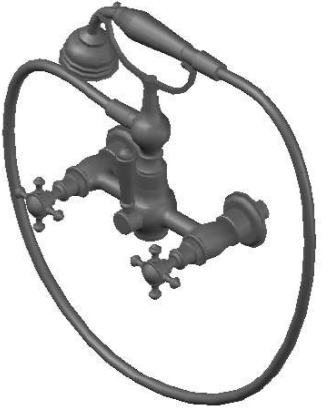

## WINSLOW BATH MIXER WITH CROSS HANDLES - CERAMIC DISC

1.8120.20.2.XX

### PRODUCT DIMENSIONS:

Front view:

Side view:

Top view:

Note: G<sup>1</sup>/<sub>2</sub> \" BSP female fittings required in the wall (A) Fixed centre; outlets must have 165mm centres