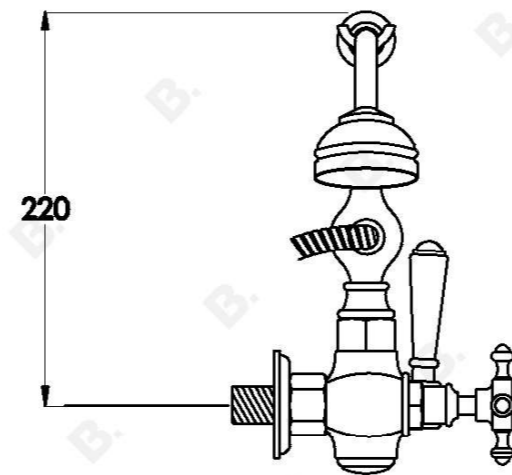

## WINSLOW BATH MIXER WITH CROSS HANDLES - CERAMIC DISC

1.8120.20.2.XX

### PRODUCT DIMENSIONS:

Front view:

Side view:

Top view:

Note: G<sup>1</sup>/<sub>2</sub> \" BSP female fittings required in the wall (A) Fixed centre; outlets must have 165mm centres