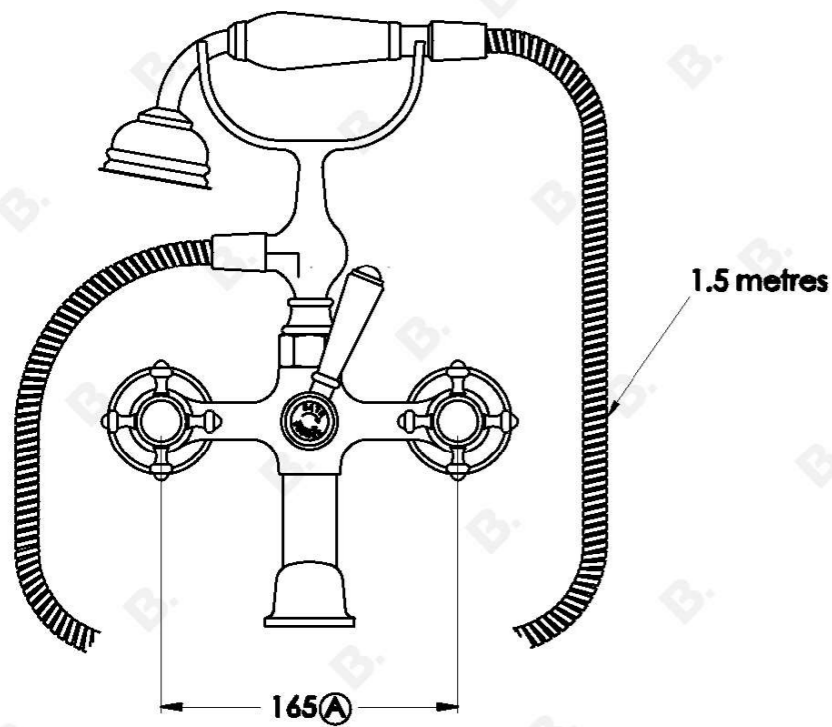

WINSLOW BATH MIXER WITH CROSS HANDLES - CERAMIC DISC AND METAL DIVERTER

1.8120.00.2.XX

PRODUCT DIMENSIONS:

Front view:

Side view:

Top view:

Note: G¹/₂ \" BSP female fittings required in the wall A Fixed centre; outlets must have 165mm centres