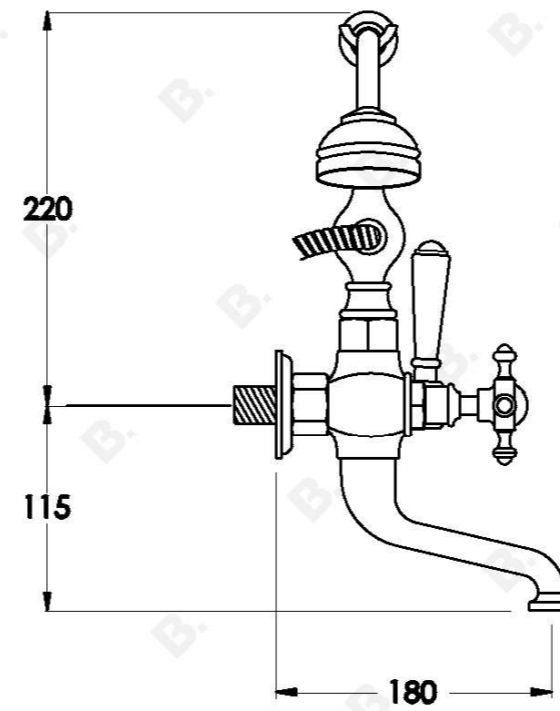

WINSLOW BATH MIXER WITH CROSS HANDLES - CERAMIC DISC AND METAL DIVERTER

1.8120.00.2.XX

PRODUCT DIMENSIONS:

Front view:

Side view:

Top view:

Note: G¹/₂ \" BSP female fittings required in the wall A Fixed centre; outlets must have 165mm centres