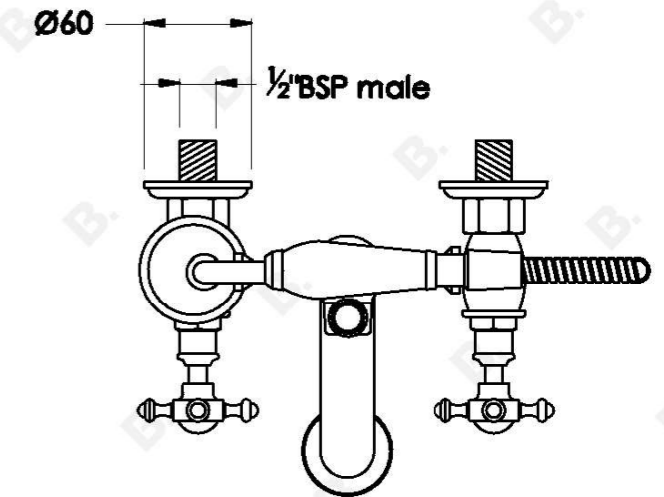

WINSLOW BATH MIXER WITH CROSS HANDLES - CERAMIC DISC AND METAL DIVERTER

1.8120.00.2.XX

PRODUCT DIMENSIONS:

Front view:

Side view:

Top view:

Note: G¹/₂ \" BSP female fittings required in the wall A Fixed centre; outlets must have 165mm centres