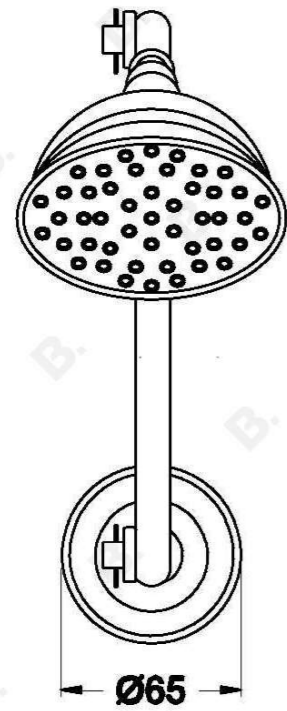

WINSLOW SHOWER SET WITH METAL LEVERS

1.8112.00.3.XX

PRODUCT DIMENSIONS:

Front view:

Side view:

Top view: