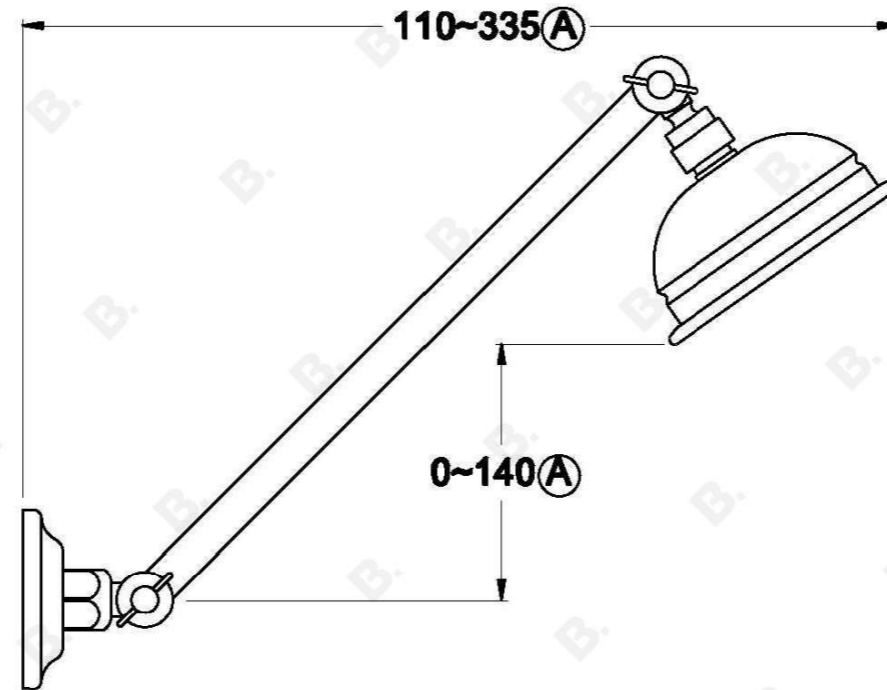

WINSLOW SHOWER SET WITH METAL LEVERS

1.8112.00.3.XX

PRODUCT DIMENSIONS:

Front view:

Side view:

Top view: