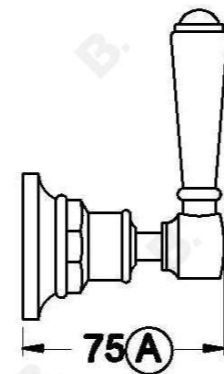

WINSLOW SHOWER SET WITH METAL LEVERS

1.8112.00.3.XX

PRODUCT DIMENSIONS:

Front view:

Side view:

Top view: