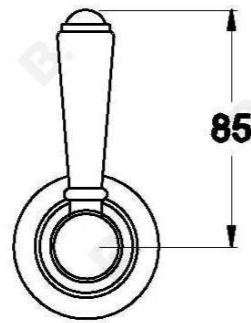

WINSLOW SHOWER SET WITH METAL LEVERS

1.8112.00.3.XX

PRODUCT DIMENSIONS:

Front view:

Side view:

Top view: