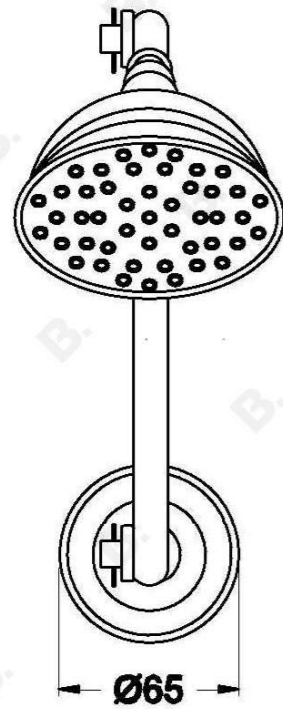

## WINSLOW SHOWER SET WITH CROSS HANDLES - CERAMIC DISC

1.8112.00.2.XX

### PRODUCT DIMENSIONS:

Front view:

Side view:

Top view: