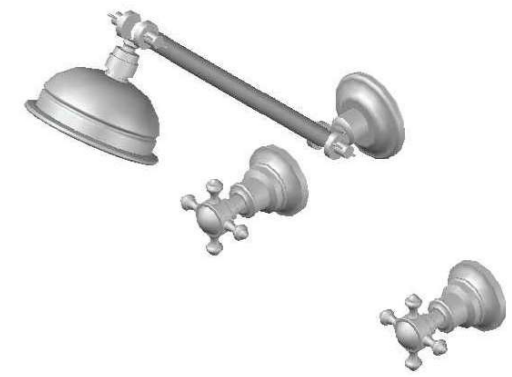

## WINSLOW SHOWER SET WITH CROSS HANDLES - CERAMIC DISC

1.8112.00.2.XX

### PRODUCT DIMENSIONS:

Front view:

Side view:

Top view: