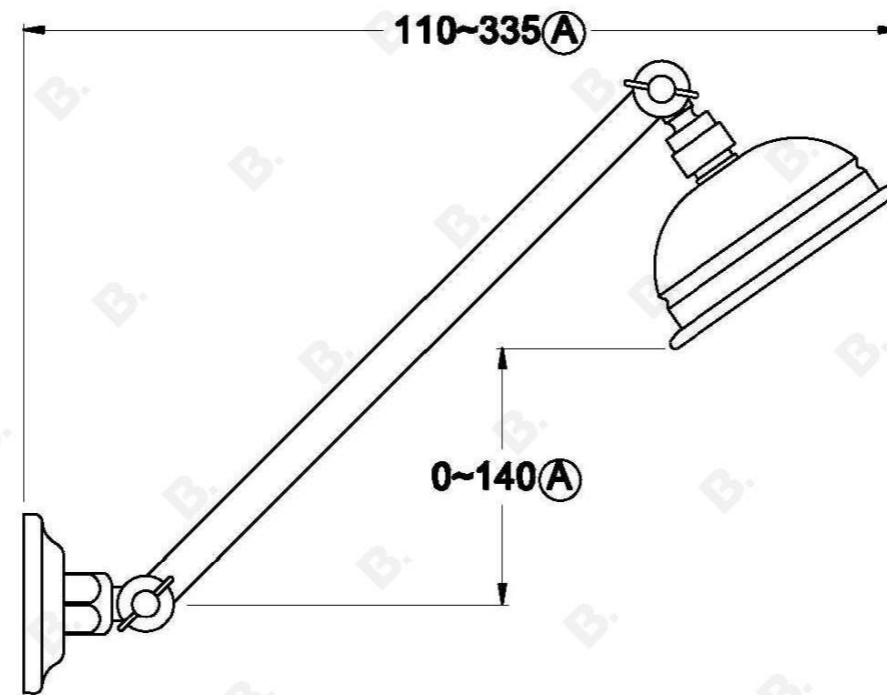

## WINSLOW SHOWER SET WITH CROSS HANDLES - CERAMIC DISC

1.8112.00.2.XX

### PRODUCT DIMENSIONS:

Front view:

Side view:

Top view: