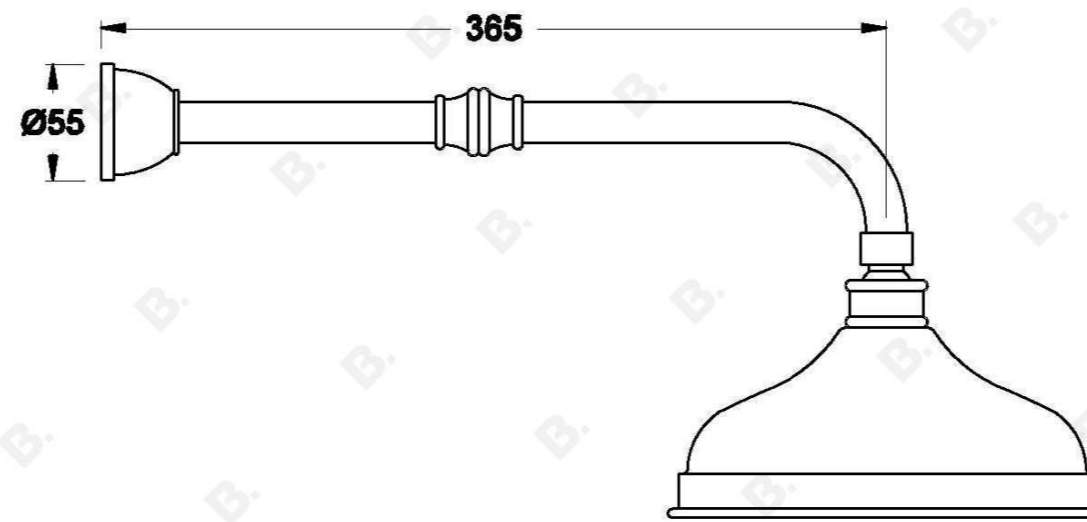

WINSLOW SHOWER SET WITH METAL LEVERS

1.8111.02.3.XX

PRODUCT DIMENSIONS:

Front view:

Side view:

Top view: