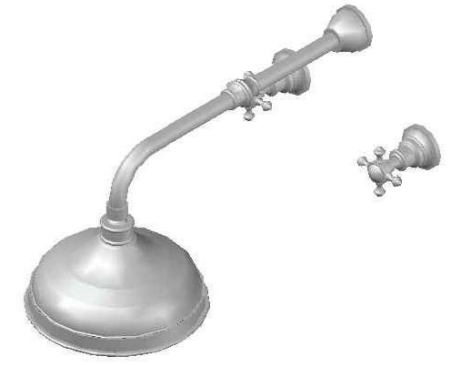

## WINSLOW SHOWER SET WITH CROSS HANDLES - CERAMIC DISC

1.8111.02.2.XX

### PRODUCT DIMENSIONS:

Front view:

Side view:

Top view: