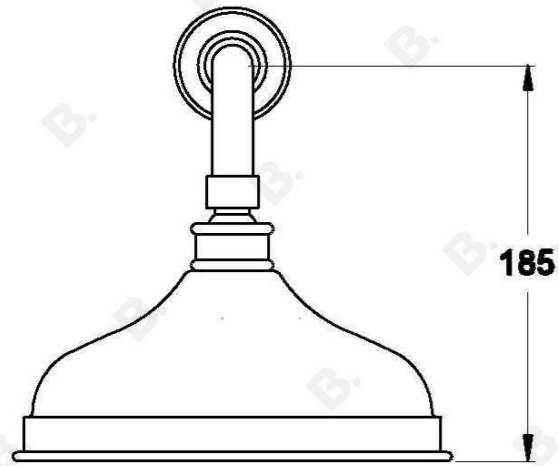

## WINSLOW SHOWER SET WITH CROSS HANDLES - CERAMIC DISC

1.8111.02.2.XX

### PRODUCT DIMENSIONS:

Front view:

Side view:

Top view: