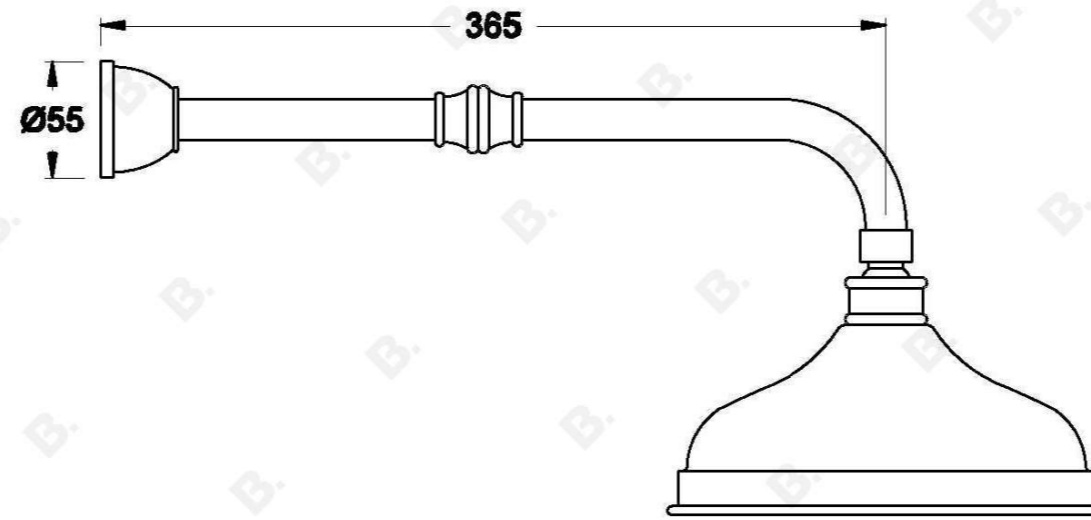

## WINSLOW SHOWER SET WITH CROSS HANDLES - CERAMIC DISC

1.8111.02.2.XX

### PRODUCT DIMENSIONS:

Front view:

Side view:

Top view: